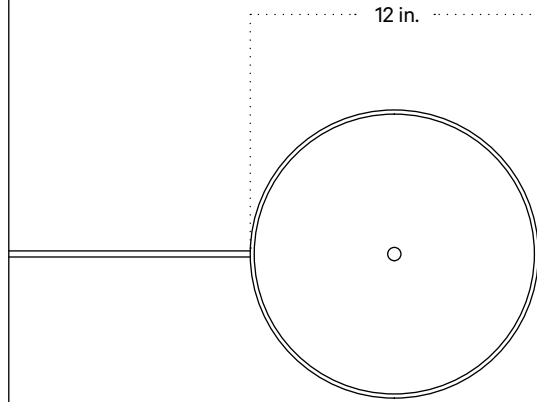

Front View

Top View

Side View

Isometric View