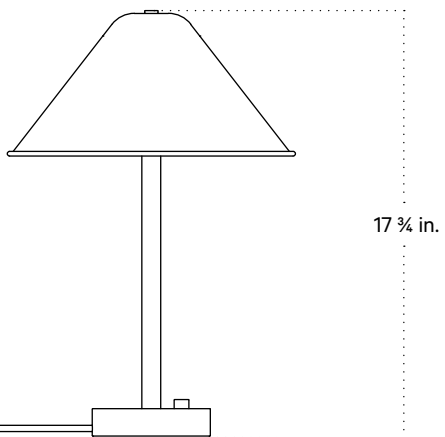

Front View

Top View

Side View

Isometric View