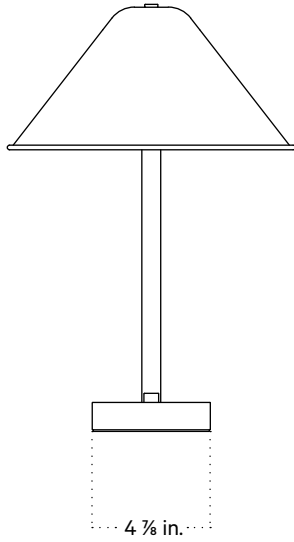

Front View

Top View

Side View

Isometric View