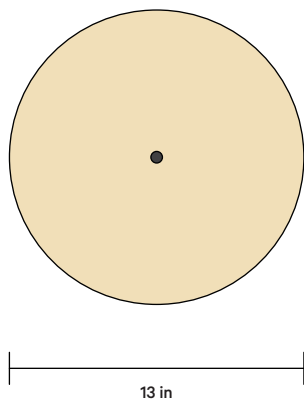

In Common With

FRONT VIEW

TOP VIEW

Select from the finishes below for the shade and painted steel base. Have questions or need help deciding? Contact sales@incommonwith.com.

DETAILS

Materials	Steel
Bulbs Included (x 2)	E12 / 110 V / 4.5 W / 450 lm / 2700 K Dimmable
Lead Time	4 Weeks
Max Wattage	10 W
Certifications	

SHADE FINISH OPTIONS

● Black ● Bone ● Oxide Red ● Reed Green ● Peach

BASE FINISH OPTIONS

● Black ● Bone ● Oxide Red ● Reed Green ● Peach

NOTES

1. Comes with 10 feet of black rubber cord.
2. A rotary dimmer switch is built into the base of the light fixture.