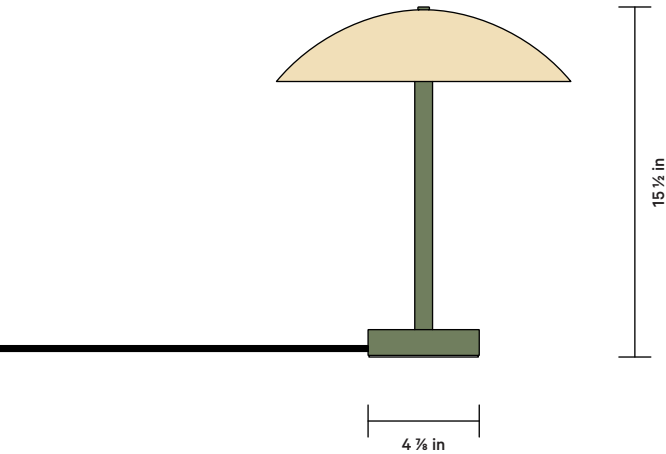

In Common With

FRONT VIEW

TOP VIEW

Select from the finishes below for the shade and painted steel base. Have questions or need help deciding? Contact sales@incommonwith.com.

DETAILS

Materials	Steel
Bulbs Included (x 2)	E12 / 110 V / 4.5 W / 450 lm / 2700 K Dimmable
Lead Time	4 Weeks
Max Wattage	10 W
Certifications	

SHADE FINISH OPTIONS

● Black ● Bone ● Oxide Red ● Reed Green ● Peach

BASE FINISH OPTIONS

● Black ● Bone ● Oxide Red ● Reed Green ● Peach

NOTES

1. Comes with 10 feet of black rubber cord.
2. A rotary dimmer switch is built into the base of the light fixture.