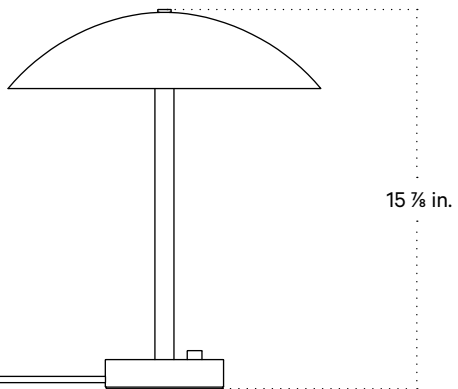

Front View

Top View

Side View

Isometric View