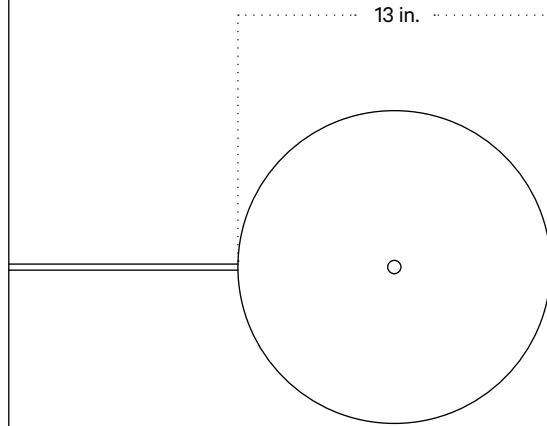

Front View

Top View

Side View

Isometric View