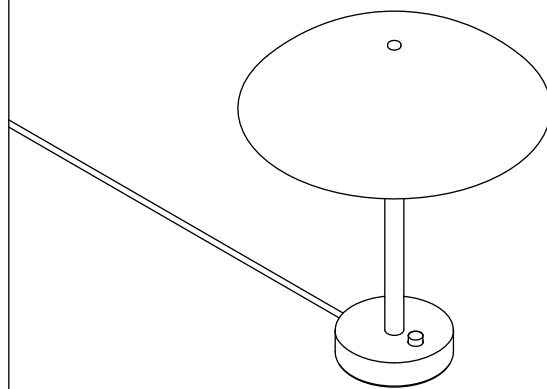

Isometric View