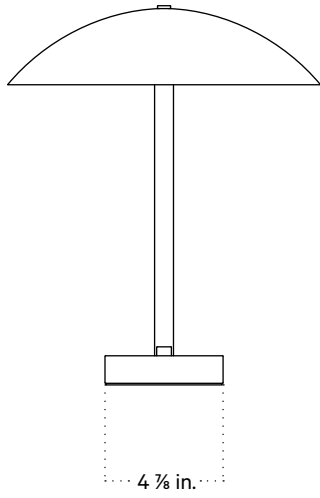

Front View

Top View

Side View

Isometric View