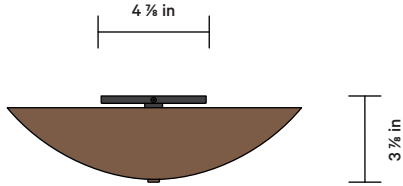

In Common With

SIDE VIEW

BOTTOM VIEW

Select from the finishes below for the shade. Have questions or need help deciding? Contact sales@incommonwith.com.

DETAILS

Materials	Steel
Bulbs Included (x 2)	E12 / 110 V / 4.5 W / 450 lm / 2700 K Dimmable
Lead Time	4 Weeks
Max Wattage	10 W
Certifications	  