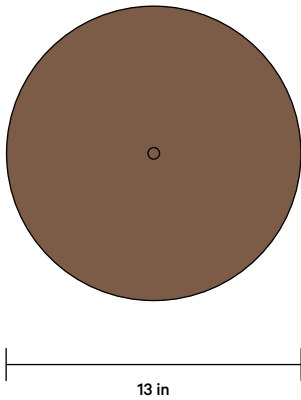

In Common With

SIDE VIEW

BOTTOM VIEW

Select from the finishes below for the shade. Have questions or need help deciding? Contact sales@incommonwith.com.

DETAILS

Materials	Steel
Bulbs Included (x 2)	E12 / 110 V / 4.5 W / 450 lm / 2700 K Dimmable
Lead Time	4 Weeks
Max Wattage	10 W
Certifications	  