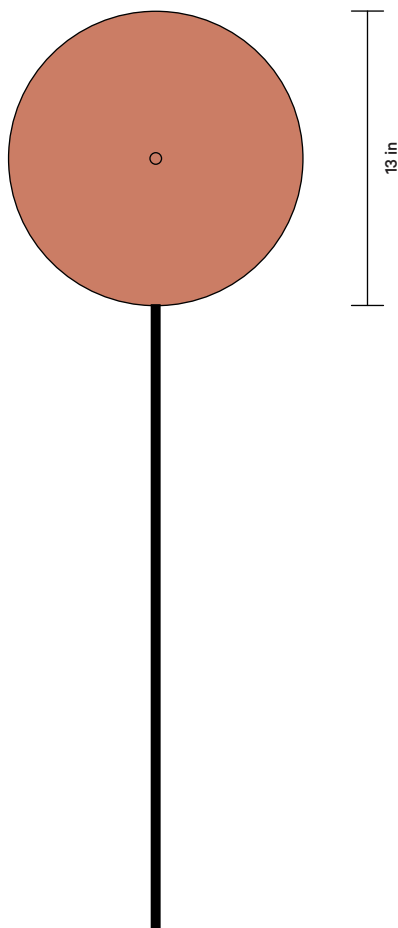

In Common With

SIDE VIEW

BOTTOM VIEW

Select from the finishes below for the shade. Have questions or need help deciding? Contact sales@incommonwith.com.

DETAILS

Materials	Steel
Bulbs Included (x 2)	E12 / 110 V / 4.0 W / 450 lm / 2700 K Dimmable
Lead Time	4 Weeks
Max Wattage	10 W
Certifications	

SHADE FINISH OPTIONS

- Black
- Bone
- Oxide Red
- Reed Green
- Peach
- Brass
- Patina Brass

NOTES

1. Comes with 10 feet of black rubber cord. Contact us if you'd like something custom.
2. On/off switch is located 2 feet from the plug.