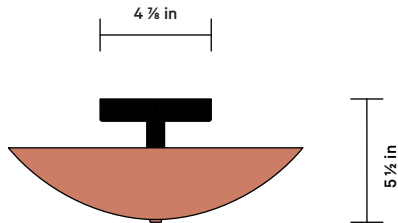

In Common With

SIDE VIEW

BOTTOM VIEW

Select from the finishes below for the shade. Have questions or need help deciding? Contact sales@incommonwith.com.

DETAILS

Materials	Steel
Bulbs Included (x 2)	E12 / 110 V / 4.0 W / 450 lm / 2700 K Dimmable
Lead Time	4 Weeks
Max Wattage	10 W
Certifications	

SHADE FINISH OPTIONS

- Black
- Bone
- Oxide Red
- Reed Green
- Peach
- Brass
- Patina Brass

NOTES

1. Comes with 10 feet of black rubber cord. Contact us if you'd like something custom.
2. On/off switch is located 2 feet from the plug.