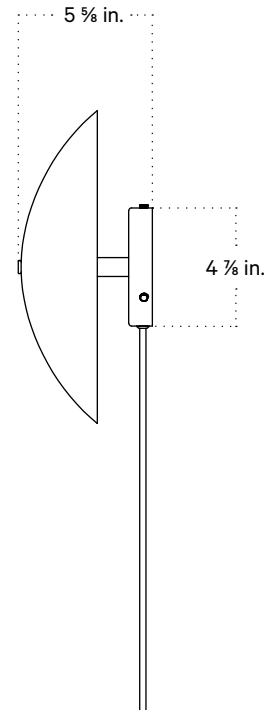

Inline Dimmer Switch Detail

Side View