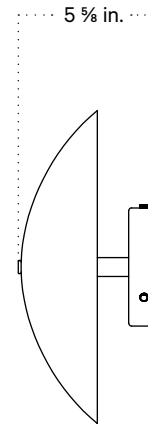

In Common With

Arundel Surface Mount
Technical Specifications

Arundel Surface Mount

Technical Specifications

Materials	Steel or brass
Product weight	3 lbs
Lead time	Painted metal: 3 days Brass: 2 weeks
Bulbs included (3)	E12 / 120V / 4.0 W / 220 lm 2000K-2800K / warm on dim
Dimmer	TRIAC
Max wattage	30 W
Certifications	UL listed, damp-rated

Notes

1. This fixture can be installed on a wall or ceiling.
2. All painted metal finishes have a 3-day lead time. The brass fixtures are hand-finished to order and will ship in 2 weeks.

Updated April 17, 2023

Front View

Side View

Front View: Ceiling Installation

Bulb Placement

Arundel Surface Mount, Plug-in

Technical Specifications

Materials	Steel or brass
Product weight	3.5 lbs
Lead time	Painted metal: 2 weeks Brass: 4 weeks
Bulbs included (3)	E12 / 120V / 4.0 W / 220 lm 2000K-2800K / warm on dim
Dimmer	Optional in-line dimmer
Cord length	16 feet
Max wattage	30 W
Certifications	UL listed

Notes

1. This fixture can be ordered with an on/off switch or an inline dimmer; see additional details below.
2. Fixtures ordered with painted metal hardware and an on/off switch come with a 16-foot black fabric cord. The on/off switch is located 8 feet from the plug.
3. Fixtures ordered with painted metal hardware and an inline dimmer have a 16-foot black nylon cord. The dimmer switch is our black painted metal finish and is located 8 feet from the plug.
4. Fixtures ordered with brass hardware and an on/off switch come with a 10-foot chocolate brown fabric cord. The on/off switch is located 8 feet from the plug.
5. Fixtures ordered in brass hardware and an inline dimmer have a 16-foot chocolate brown fabric cord. The dimmer switch is our black painted metal finish and is located 8 feet from the plug.
6. Custom cord color can be specified for an additional cost; please inquire.