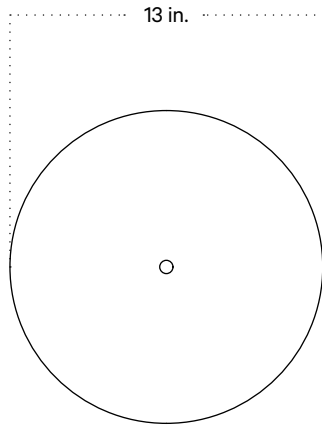

In Common With

Arundel Surface Mount
Technical Specifications

Arundel Surface Mount

Technical Specifications

Materials	Steel or brass
Product weight	3 lbs
Lead time	Painted metal: 3 days Brass: 2 weeks
Bulbs included (3)	E12 / 120V / 4.0 W / 220 lm 2000K-2800K / warm on dim
Dimmer	TRIAC
Max wattage	30 W
Certifications	UL listed, damp-rated

Front View

Side View

Front View: Ceiling Installation

Bulb Placement

Arundel Surface Mount, Plug-in

Technical Specifications

Materials	Steel or brass
Product weight	3.5 lbs
Lead time	Painted metal: 2 weeks Brass: 4 weeks
Bulbs included (3)	E12 / 120V / 4.0 W / 220 lm 2000K-2800K / warm on dim
Dimmer	Optional in-line dimmer
Cord length	16 feet
Max wattage	30 W
Certifications	UL listed