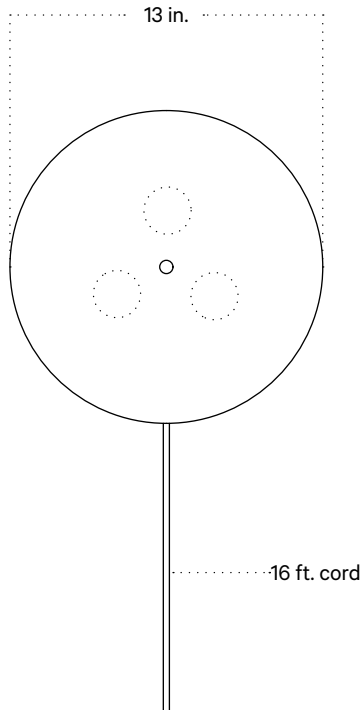

On/off Switch Detail

Front View