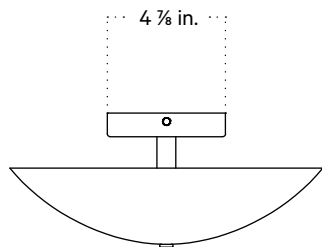

In Common With

Arundel Surface Mount
Technical Specifications

Arundel Surface Mount

Technical Specifications

Materials	Steel or brass
Product weight	3 lbs
Lead time	Painted metal: 3 days Brass: 2 weeks
Bulbs included (3)	E12 / 120V / 4.0 W / 220 lm 2000K-2800K / warm on dim
Dimmer	TRIAC
Max wattage	30 W
Certifications	UL listed, damp-rated

Front View

Side View

Front View: Ceiling Installation

Bulb Placement

Arundel Surface Mount, Plug-in

Technical Specifications

Materials	Steel or brass
Product weight	3.5 lbs
Lead time	Painted metal: 2 weeks Brass: 4 weeks
Bulbs included (3)	E12 / 120V / 4.0 W / 220 lm 2000K-2800K / warm on dim
Dimmer	Optional in-line dimmer
Cord length	16 feet
Max wattage	30 W
Certifications	UL listed