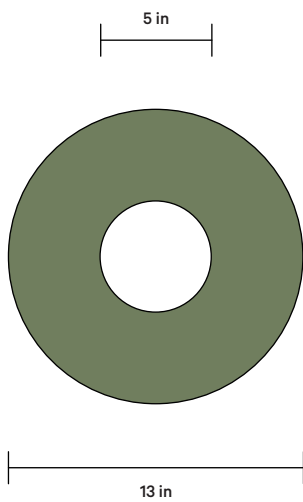

**In Common With**

SIDE VIEW

BOTTOM VIEW

Select from the finishes below for the shade and backplate. Have questions or need help deciding? Contact [sales@incommonwith.com](mailto:sales@incommonwith.com).

### DETAILS

Materials	Steel, Brass
Bulbs Included	E12 / 110 V / 5.0 W / 550 lm / 2700 K Dimmable
Lead Time	4 Weeks
Max Wattage	10 W
Certifications	 