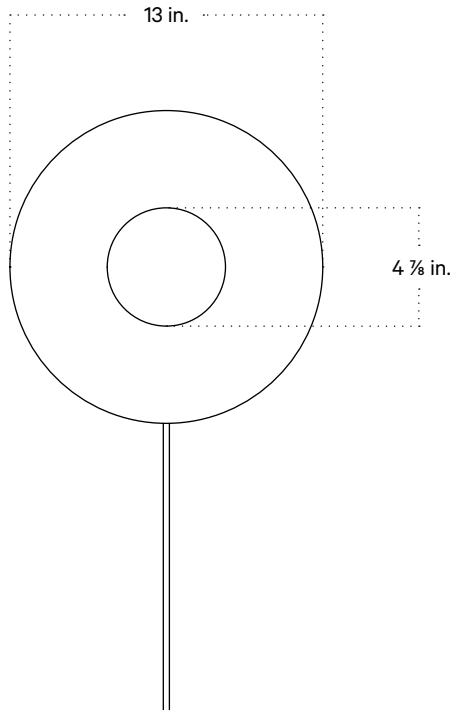

In Common With

Arundel Orb Surface Mount
Technical Specifications

Arundel Orb Surface Mount

Technical Specifications

Materials	Steel, glass
Product weight	3.25 lbs
Lead time	3 days
Bulbs included (1)	GU24 / 120 V / 5.0 W / 550 lm 2700 K / dimmable
Dimmer	TRIAC
Max wattage	10 W
Certifications	UL listed, damp-rated

Isometric View

Arundel Orb Surface Mount, Plug-in

Technical Specifications

Materials	Steel, glass
Product weight	3.75 lbs
Lead time	2 weeks
Bulbs included (1)	GU24 / 120 V / 5.0 W / 550 lm 2700 K / dimmable
Dimmer	Optional in-line dimmer switch
Cord length	16 feet
Max wattage	10 W
Certifications	UL listed, damp-rated

Notes

1. This fixture can be ordered with an on/off switch or an inline dimmer; see additional details below.
2. Fixtures ordered with painted metal hardware and an on/off switch come with a 16-foot black fabric cord. The on/off switch is located 8 feet from the plug.
3. Fixtures ordered with painted metal hardware and an inline dimmer have a 16-foot black nylon cord. The dimmer switch is our black painted metal finish and is located 8 feet from the plug.
4. Custom cord color can be specified for an additional cost; please inquire.

Updated January 2, 2024

Front View

Side View

On/off Switch Detail

Inline Dimmer Switch Detail

Arundel Orb Surface Mount, Outdoor Rated

Technical Specifications

Materials	Steel, glass
Product weight	3.25 lbs
Lead time	3 days
Bulbs included (1)	GU24 / 120 V / 5.0 W / 550 lm 2700 K / dimmable
Dimmer	TRIAC
Max wattage	10 W
Certifications	UL listed, wet-rated