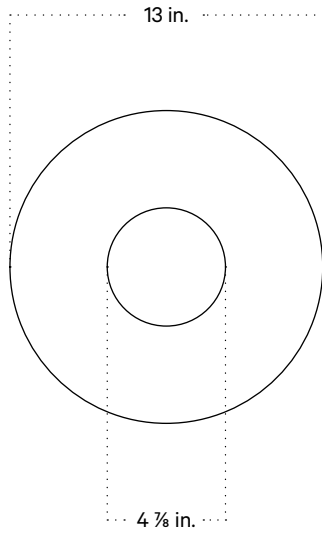

Front View

Side View

Front View: Ceiling Installation

Isometric View