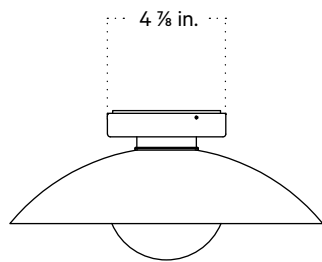

Isometric View

Arundel Orb Surface Mount, Plug-in

Technical Specifications

Materials	Steel, glass
Product weight	3.75 lbs
Lead time	2 weeks
Bulbs included (1)	GU24 / 120 V / 5.0 W / 550 lm 2700 K / dimmable
Dimmer	Optional in-line dimmer switch
Cord length	16 feet
Max wattage	10 W
Certifications	UL listed, damp-rated

Updated January 2, 2024

Front View

Side View

On/off Switch Detail

Inline Dimmer Switch Detail

Arundel Orb Surface Mount, Outdoor Rated

Technical Specifications

Materials	Steel, glass
Product weight	3.25 lbs
Lead time	3 days
Bulbs included (1)	GU24 / 120 V / 5.0 W / 550 lm 2700 K / dimmable
Dimmer	TRIAC
Max wattage	10 W
Certifications	UL listed, wet-rated

Notes

1. This fixture can be installed on a wall or ceiling.
2. All brass fixtures are hand- finished to order and will ship in 4 weeks.

Updated January 2, 2024

Front View

Side View

Front View: Ceiling Installation