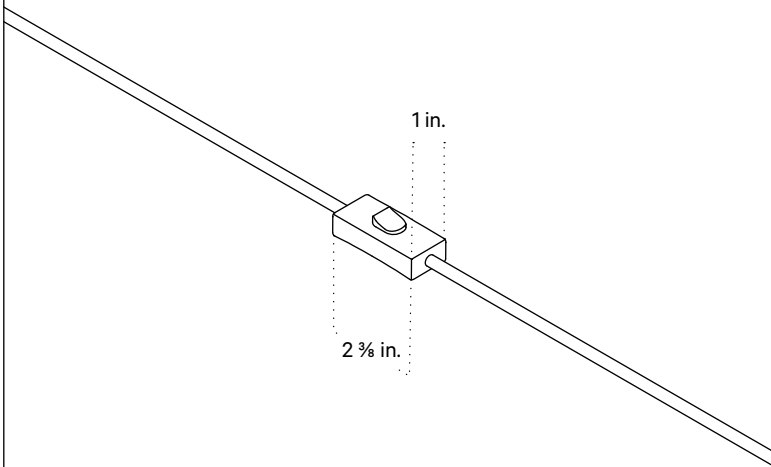

Isometric View

Arundel Orb Surface Mount, Plug-in

Technical Specifications

Materials	Steel, glass
Product weight	3.75 lbs
Lead time	2 weeks
Bulbs included (1)	GU24 / 120 V / 5.0 W / 550 lm 2700 K / dimmable
Dimmer	Optional in-line dimmer switch
Cord length	16 feet
Max wattage	10 W
Certifications	UL listed, damp-rated

Notes

1. This fixture can be ordered with an on/off switch or an inline dimmer; see additional details below.
2. Fixtures ordered with painted metal hardware and an on/off switch come with a 16-foot black fabric cord. The on/off switch is located 8 feet from the plug.
3. Fixtures ordered with painted metal hardware and an inline dimmer have a 16-foot black nylon cord. The dimmer switch is our black painted metal finish and is located 8 feet from the plug.
4. Custom cord color can be specified for an additional cost; please inquire.

Updated January 2, 2024

Front View

Side View

On/off Switch Detail

Inline Dimmer Switch Detail

Arundel Orb Surface Mount, Outdoor Rated

Technical Specifications

Materials	Steel, glass
Product weight	3.25 lbs
Lead time	3 days
Bulbs included (1)	GU24 / 120 V / 5.0 W / 550 lm 2700 K / dimmable
Dimmer	TRIAC
Max wattage	10 W
Certifications	UL listed, wet-rated

Notes

1. This fixture can be installed on a wall or ceiling.
2. All brass fixtures are hand- finished to order and will ship in 4 weeks.

Updated January 2, 2024

Front View

Side View

Front View: Ceiling Installation