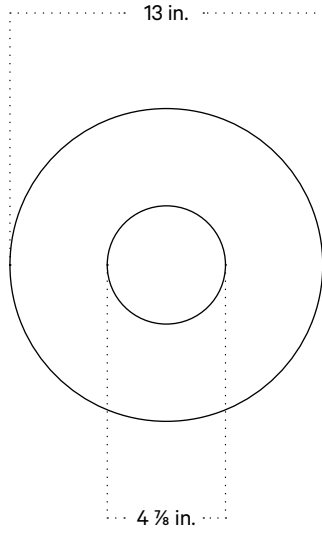

Front View

Side View

Front View: Ceiling Installation

Isometric View