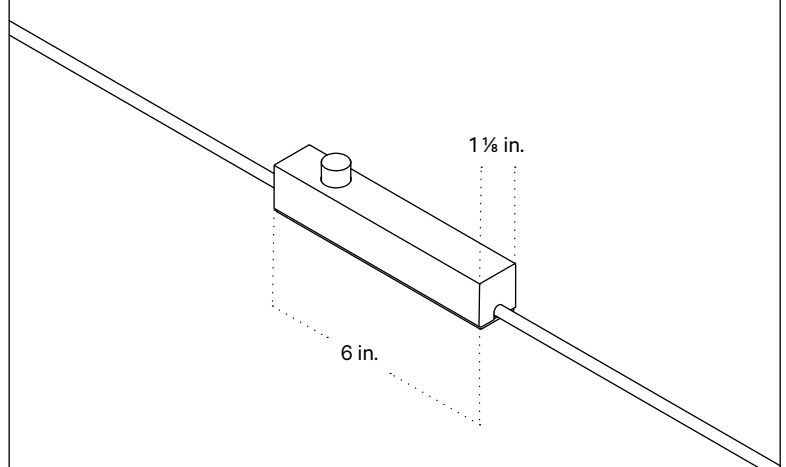

Isometric View

Arundel Orb Surface Mount, Plug-in

Technical Specifications

Materials	Steel, glass
Product weight	3.75 lbs
Lead time	2 weeks
Bulbs included (1)	GU24 / 120 V / 5.0 W / 550 lm 2700 K / dimmable
Dimmer	Optional in-line dimmer switch
Cord length	16 feet
Max wattage	10 W
Certifications	UL listed, damp-rated

Notes

1. This fixture can be ordered with an on/off switch or an inline dimmer; see additional details below.
2. Fixtures ordered with painted metal hardware and an on/off switch come with a 16-foot black fabric cord. The on/off switch is located 8 feet from the plug.
3. Fixtures ordered with painted metal hardware and an inline dimmer have a 16-foot black nylon cord. The dimmer switch is our black painted metal finish and is located 8 feet from the plug.
4. Custom cord color can be specified for an additional cost; please inquire.

Updated January 2, 2024

Front View

Side View

On/off Switch Detail

Inline Dimmer Switch Detail

Arundel Orb Surface Mount, Outdoor Rated

Technical Specifications

Materials	Steel, glass
Product weight	3.25 lbs
Lead time	3 days
Bulbs included (1)	GU24 / 120 V / 5.0 W / 550 lm 2700 K / dimmable
Dimmer	TRIAC
Max wattage	10 W
Certifications	UL listed, wet-rated

Notes

1. This fixture can be installed on a wall or ceiling.
2. All brass fixtures are hand- finished to order and will ship in 4 weeks.

Updated January 2, 2024

Front View

Side View

Front View: Ceiling Installation