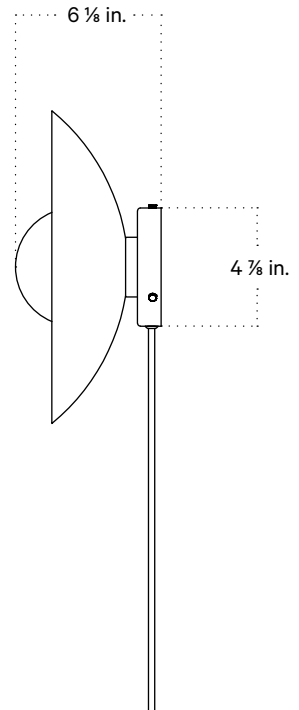

In Common With

Arundel Orb Surface Mount
Technical Specifications

Arundel Orb Surface Mount

Technical Specifications

Materials	Steel, glass
Product weight	3.25 lbs
Lead time	3 days
Bulbs included (1)	GU24 / 120 V / 5.0 W / 550 lm 2700 K / dimmable
Dimmer	TRIAC
Max wattage	10 W
Certifications	UL listed, damp-rated

Isometric View

Arundel Orb Surface Mount, Plug-in

Technical Specifications

Materials	Steel, glass
Product weight	3.75 lbs
Lead time	2 weeks
Bulbs included (1)	GU24 / 120 V / 5.0 W / 550 lm 2700 K / dimmable
Dimmer	Optional in-line dimmer switch
Cord length	16 feet
Max wattage	10 W
Certifications	UL listed, damp-rated

Notes

1. This fixture can be ordered with an on/off switch or an inline dimmer; see additional details below.
2. Fixtures ordered with painted metal hardware and an on/off switch come with a 16-foot black fabric cord. The on/off switch is located 8 feet from the plug.
3. Fixtures ordered with painted metal hardware and an inline dimmer have a 16-foot black nylon cord. The dimmer switch is our black painted metal finish and is located 8 feet from the plug.
4. Custom cord color can be specified for an additional cost; please inquire.

Updated January 2, 2024

Front View

Side View

On/off Switch Detail

Inline Dimmer Switch Detail

Arundel Orb Surface Mount, Outdoor Rated

Technical Specifications

Materials	Steel, glass
Product weight	3.25 lbs
Lead time	3 days
Bulbs included (1)	GU24 / 120 V / 5.0 W / 550 lm 2700 K / dimmable
Dimmer	TRIAC
Max wattage	10 W
Certifications	UL listed, wet-rated