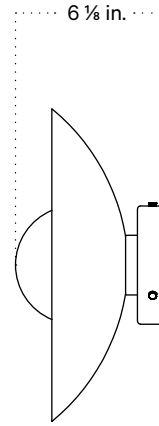

In Common With

Arundel Orb Surface Mount
Technical Specifications

Arundel Orb Surface Mount

Technical Specifications

Materials	Steel, glass
Product weight	3.25 lbs
Lead time	3 days
Bulbs included (1)	GU24 / 120 V / 5.0 W / 550 lm 2700 K / dimmable
Dimmer	TRIAC
Max wattage	10 W
Certifications	UL listed, damp-rated

Notes

1. This fixture can be installed on a wall or ceiling.
2. All brass fixtures are hand- finished to order and will ship in 4 weeks.

Updated January 2, 2024

Front View

Side View

Front View: Ceiling Installation

Isometric View

Arundel Orb Surface Mount, Plug-in

Technical Specifications

Materials	Steel, glass
Product weight	3.75 lbs
Lead time	2 weeks
Bulbs included (1)	GU24 / 120 V / 5.0 W / 550 lm 2700 K / dimmable
Dimmer	Optional in-line dimmer switch
Cord length	16 feet
Max wattage	10 W
Certifications	UL listed, damp-rated

Notes

1. This fixture can be ordered with an on/off switch or an inline dimmer; see additional details below.
2. Fixtures ordered with painted metal hardware and an on/off switch come with a 16-foot black fabric cord. The on/off switch is located 8 feet from the plug.
3. Fixtures ordered with painted metal hardware and an inline dimmer have a 16-foot black nylon cord. The dimmer switch is our black painted metal finish and is located 8 feet from the plug.
4. Custom cord color can be specified for an additional cost; please inquire.