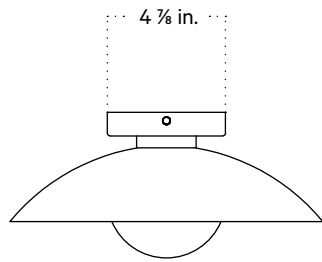

In Common With

Arundel Orb Surface Mount
Technical Specifications

Arundel Orb Surface Mount

Technical Specifications

Materials	Steel, glass
Product weight	3.25 lbs
Lead time	3 days
Bulbs included (1)	GU24 / 120 V / 5.0 W / 550 lm 2700 K / dimmable
Dimmer	TRIAC
Max wattage	10 W
Certifications	UL listed, damp-rated

Notes

1. This fixture can be installed on a wall or ceiling.
2. All brass fixtures are hand- finished to order and will ship in 4 weeks.

Updated January 2, 2024

Front View

Side View

Front View: Ceiling Installation

Isometric View

Arundel Orb Surface Mount, Plug-in

Technical Specifications

Materials	Steel, glass
Product weight	3.75 lbs
Lead time	2 weeks
Bulbs included (1)	GU24 / 120 V / 5.0 W / 550 lm 2700 K / dimmable
Dimmer	Optional in-line dimmer switch
Cord length	16 feet
Max wattage	10 W
Certifications	UL listed, damp-rated

Updated January 2, 2024

Front View

Side View

On/off Switch Detail

Inline Dimmer Switch Detail

Arundel Orb Surface Mount, Outdoor Rated

Technical Specifications

Materials	Steel, glass
Product weight	3.25 lbs
Lead time	3 days
Bulbs included (1)	GU24 / 120 V / 5.0 W / 550 lm 2700 K / dimmable
Dimmer	TRIAC
Max wattage	10 W
Certifications	UL listed, wet-rated