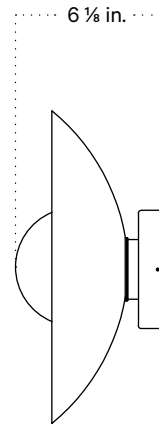

In Common With

Arundel Orb Surface Mount
Technical Specifications

Arundel Orb Surface Mount

Technical Specifications

Materials	Steel, glass
Product weight	3.25 lbs
Lead time	3 days
Bulbs included (1)	GU24 / 120 V / 5.0 W / 550 lm 2700 K / dimmable
Dimmer	TRIAC
Max wattage	10 W
Certifications	UL listed, damp-rated

Isometric View

Arundel Orb Surface Mount, Plug-in

Technical Specifications

Materials	Steel, glass
Product weight	3.75 lbs
Lead time	2 weeks
Bulbs included (1)	GU24 / 120 V / 5.0 W / 550 lm 2700 K / dimmable
Dimmer	Optional in-line dimmer switch
Cord length	16 feet
Max wattage	10 W
Certifications	UL listed, damp-rated

Updated January 2, 2024

Front View

Side View

On/off Switch Detail

Inline Dimmer Switch Detail

Arundel Orb Surface Mount, Outdoor Rated

Technical Specifications

Materials	Steel, glass
Product weight	3.25 lbs
Lead time	3 days
Bulbs included (1)	GU24 / 120 V / 5.0 W / 550 lm 2700 K / dimmable
Dimmer	TRIAC
Max wattage	10 W
Certifications	UL listed, wet-rated

Notes

1. This fixture can be installed on a wall or ceiling.
2. All brass fixtures are hand- finished to order and will ship in 4 weeks.

Updated January 2, 2024

Front View

Side View

Front View: Ceiling Installation