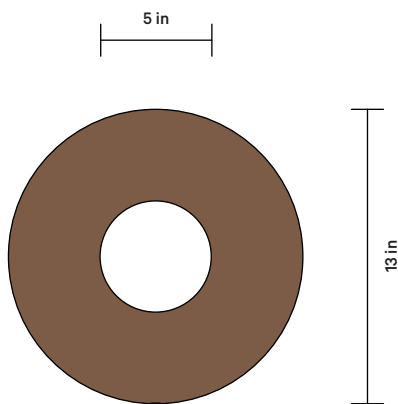

In Common With

SIDE VIEW

BOTTOM VIEW

Select from the finishes below for the shade and backplate. Have questions or need help deciding? Contact sales@incommonwith.com.

DETAILS

Materials	Steel, Brass
Bulbs Included	E12 / 110 V / 5.0 W / 550 lm / 2700 K Dimmable
Lead Time	4 Weeks
Max Wattage	10 W
Certifications	

SHADE FINISH OPTIONS

- Black
- Bone
- Oxide Red
- Reed Green
- Peach
- Brass
- Patina Brass

BASE FINISH OPTIONS

- Black
- Bone
- Oxide Red
- Reed Green
- Peach
- Brass
- Patina Brass

NOTES

1. Comes with 10 feet of black rubber cord. Contact us if you'd like something custom.
2. On/off switch is located 2 feet from the plug.