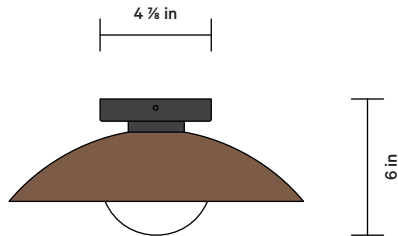

In Common With

SIDE VIEW

BOTTOM VIEW

Select from the finishes below for the shade and backplate. Have questions or need help deciding? Contact sales@incommonwith.com.

DETAILS

Materials	Steel, Brass
Bulbs Included	E12 / 110 V / 5.0 W / 550 lm / 2700 K Dimmable
Lead Time	4 Weeks
Max Wattage	10 W
Certifications	

SHADE FINISH OPTIONS

- Black
- Bone
- Oxide Red
- Reed Green
- Peach
- Brass
- Patina Brass

BASE FINISH OPTIONS

- Black
- Bone
- Oxide Red
- Reed Green
- Peach
- Brass
- Patina Brass

NOTES

1. Comes with 10 feet of black rubber cord. Contact us if you'd like something custom.
2. On/off switch is located 2 feet from the plug.