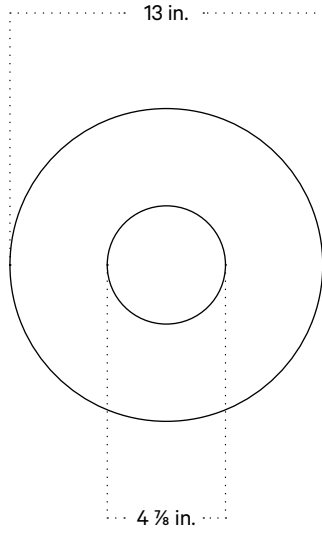

In Common With

Arundel Orb Surface Mount
Technical Specifications

Arundel Orb Surface Mount

Technical Specifications

Materials	Steel or brass, glass
Product weight	3.25 lbs
Lead time	Painted metal: 3 days Brass: 4 weeks
Bulbs included (1)	GU24 / 110 V / 5.0 W / 550 lm 2700 K / dimmable
Dimmer	TRIAC
Max wattage	10 W
Certifications	UL listed, damp-rated

Front View

Side View

Front View: Ceiling Installation

Isometric View

Arundel Orb Surface Mount, Plug-in

Technical Specifications

Materials	Steel or brass, glass
Product weight	3.75 lbs
Lead time	Painted metal: 2 weeks Brass: 4 weeks
Bulbs included (1)	GU24 / 110 V / 5.0 W / 550 lm 2700 K / dimmable
Dimmer	Optional in-line dimmer switch
Cord length	16 feet
Max wattage	10 W
Certifications	UL listed