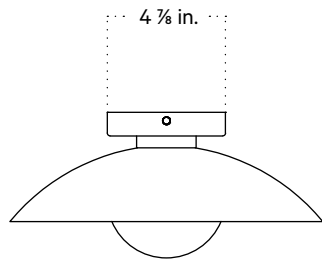

In Common With

Arundel Orb Surface Mount
Technical Specifications

Arundel Orb Surface Mount

Technical Specifications

Materials	Steel or brass, glass
Product weight	3.25 lbs
Lead time	Painted metal: 3 days Brass: 4 weeks
Bulbs included (1)	GU24 / 110 V / 5.0 W / 550 lm 2700 K / dimmable
Dimmer	TRIAC
Max wattage	10 W
Certifications	UL listed, damp-rated

Front View

Side View

Front View: Ceiling Installation

Isometric View

Arundel Orb Surface Mount, Plug-in

Technical Specifications

Materials	Steel or brass, glass
Product weight	3.75 lbs
Lead time	Painted metal: 2 weeks Brass: 4 weeks
Bulbs included (1)	GU24 / 110 V / 5.0 W / 550 lm 2700 K / dimmable
Dimmer	Optional in-line dimmer switch
Cord length	16 feet
Max wattage	10 W
Certifications	UL listed