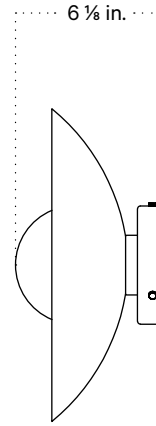

In Common With

Arundel Orb Surface Mount
Technical Specifications

Arundel Orb Surface Mount

Technical Specifications

Materials	Steel or brass, glass
Product weight	3.25 lbs
Lead time	Painted metal: 3 days Brass: 4 weeks
Bulbs included (1)	GU24 / 110 V / 5.0 W / 550 lm 2700 K / dimmable
Dimmer	TRIAC
Max wattage	10 W
Certifications	UL listed, damp-rated

Notes

1. This fixture can be installed on a wall or ceiling.
2. All painted metal finishes have a 3-day lead time. The brass fixtures are hand-finished to order and will ship in 2 weeks.

Updated February 27, 2023

Front View

Side View

Front View: Ceiling Installation

Isometric View

Arundel Orb Surface Mount, Plug-in

Technical Specifications

Materials	Steel or brass, glass
Product weight	3.75 lbs
Lead time	Painted metal: 2 weeks Brass: 4 weeks
Bulbs included (1)	GU24 / 110 V / 5.0 W / 550 lm 2700 K / dimmable
Dimmer	Optional in-line dimmer switch
Cord length	16 feet
Max wattage	10 W
Certifications	UL listed

Notes

1. This fixture can be ordered with an on/off switch or an inline dimmer; see additional details below.
2. Fixtures ordered with painted metal hardware and an on/off switch come with a 16-foot black fabric cord. The on/off switch is located 8 feet from the plug.
3. Fixtures ordered with painted metal hardware and an inline dimmer have a 16-foot black nylon cord. The dimmer switch is our black painted metal finish and is located 8 feet from the plug.
4. Fixtures ordered with brass hardware and an on/off switch come with a 16-foot chocolate brown fabric cord. The on/off switch is located 8 feet from the plug.
5. Fixtures ordered in brass hardware and an inline dimmer have a 16-foot chocolate brown fabric cord. The dimmer switch is our black painted metal finish and is located 8 feet from the plug.
6. Custom cord color can be specified for an additional cost; please inquire.