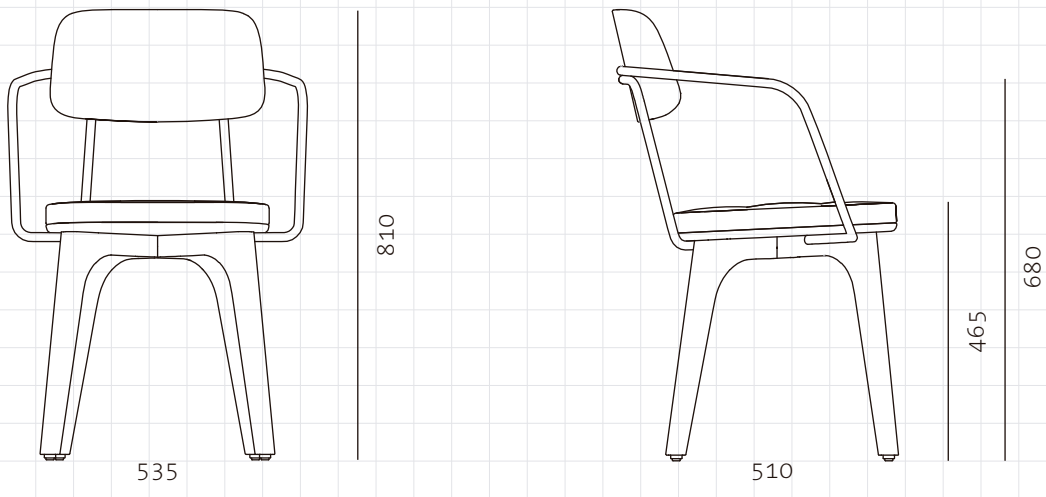

Utility Armchair U

CODE

UT-S211-UP

DIMENSIONS

W535 x D510 x H810mm

Seating height: 465mm

NET WEIGHT

7.5 kg

Package	Assembled		
Package Qty	1 pcs/box		
Packaging	Measurement (mm)	Volume (cbm)	Gross Weight (kg)
FCL	W600 x D600 x H830	0.30	12.61
LCL/AIR	W620 x D620 x H925	0.36	17.08