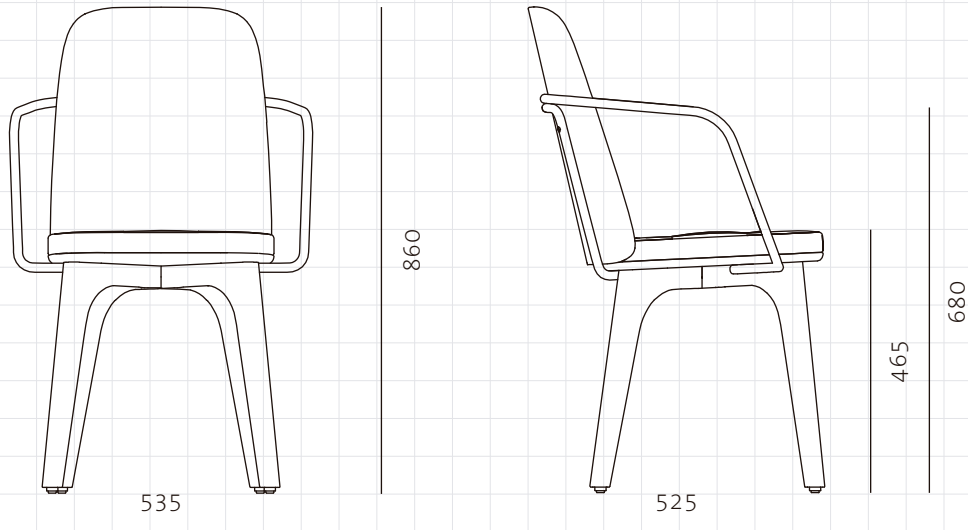

Utility Highback Armchair

CODE

UT-S221

DIMENSIONS

W535 x D525 x H860mm

Seating height: 465mm

NET WEIGHT

8.0 kg

Package	Assembled		
Package Qty	1 pcs/box		
Packaging	Measurement (mm)	Volume (cbm)	Gross Weight (kg)
FCL	W600 x D600 x H880	0.32	13.48
LCL/AIR	W620 x D620 x H975	0.37	17.94