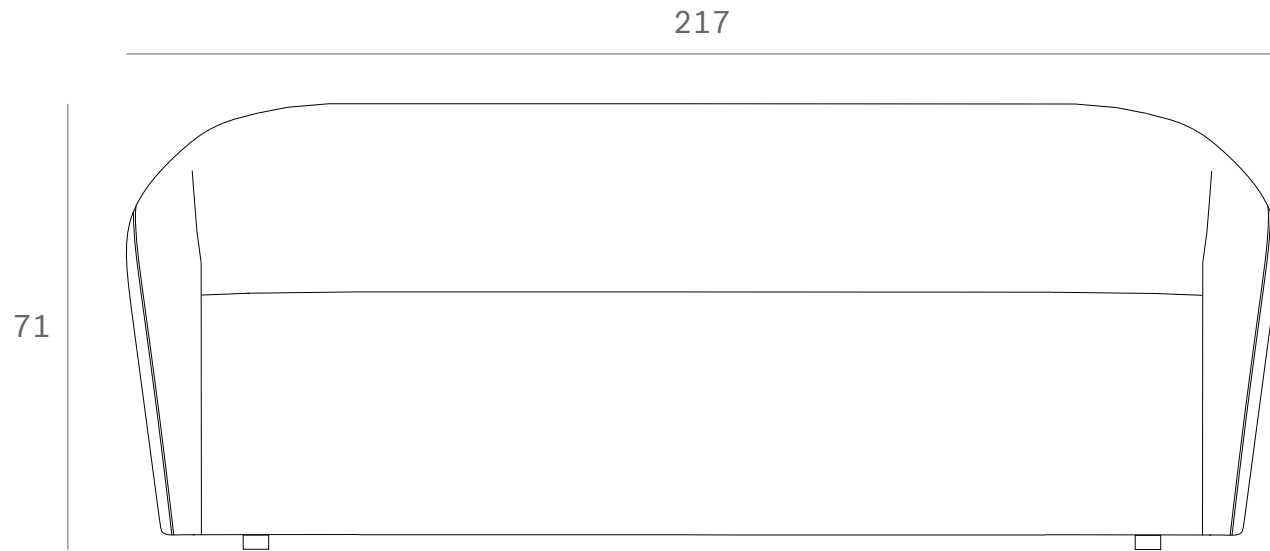

Ethnicraft

20144 - Ellipse Sofa - 3 seater - Dimensions (cm)

*Ethnicraft*

20144 - Ellipse Sofa - 3 seater - Dimensions (inches)