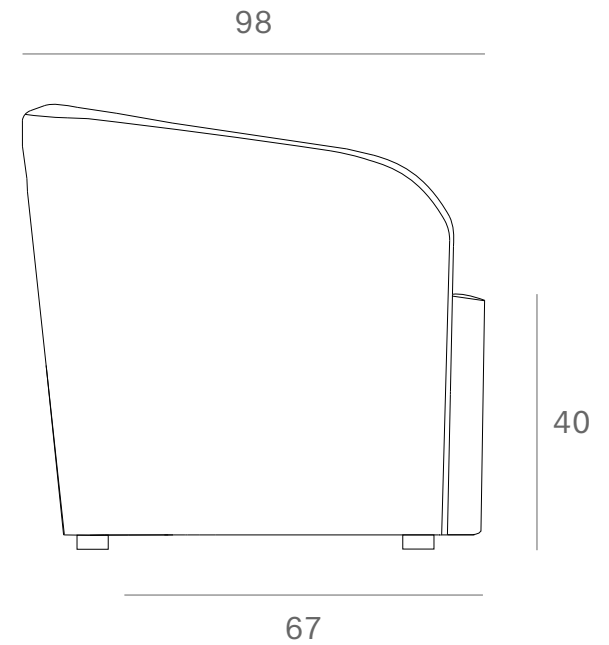

Ethnicraft

20144 - Ellipse Sofa - 3 seater - Dimensions (cm)

*Ethnicraft*

20144 - Ellipse Sofa - 3 seater - Dimensions (inches)