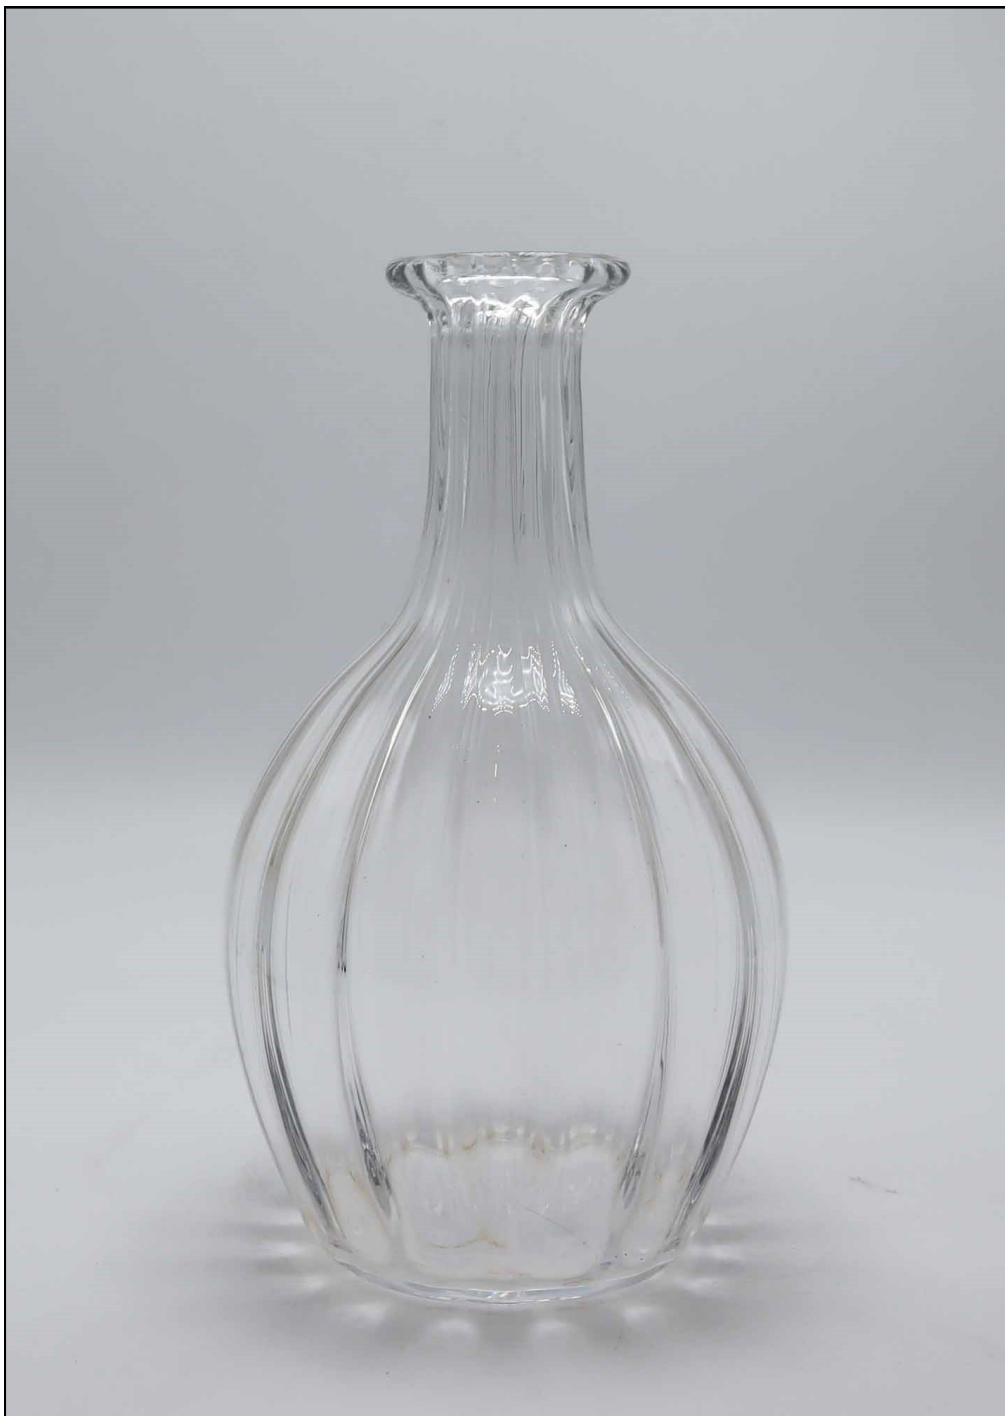

# JAN SHOWERS

ANTIQUES

700-8787

Signed Daum crystal decanter, c. 1950  
Approx. 4 3/4" diameter X 9 1/2" h overall