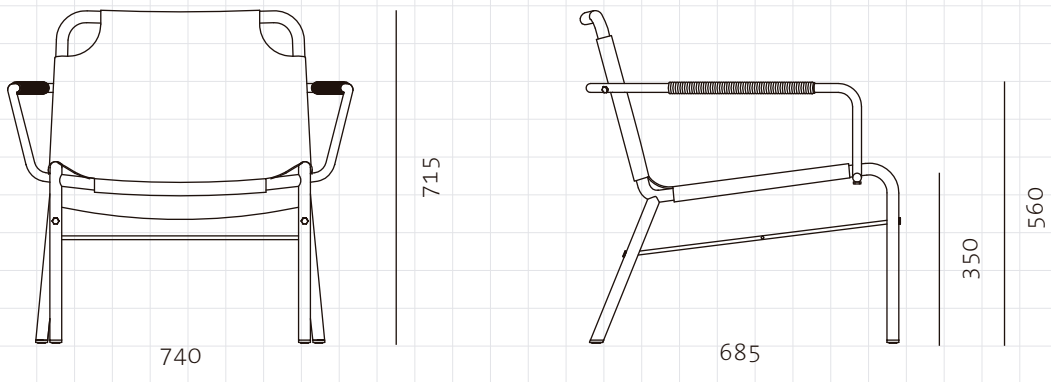

Valet Lounge Chair

CODE
DIMENSIONS

VA-S111
W740 x D685 x H715mm
Seating height: 350mm

NET WEIGHT
ENVIRONMENT
MATERIALS

10.0 kg
Indoor
Powder coated steel frame, leather, brass plated stainless steel
*Please refer to website or contact your local representative for complete material swatches.

SHIPPING

Package	Assembled		
Package Qty	1 pcs/box		
Packaging	Measurement (mm)	Volume (cbm)	Gross Weight (kg)
FCL	W805 x D750 x H780	0.47	16.06
LCL/AIR	W825 x D770 x H875	0.56	23.44