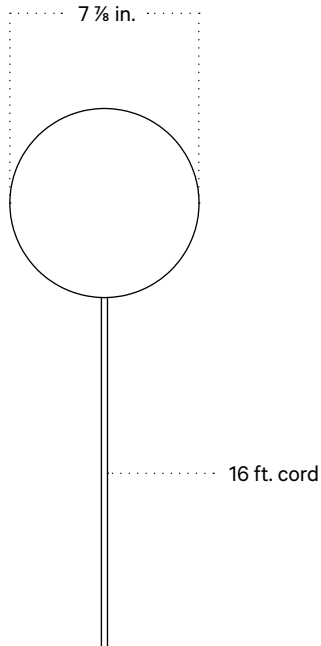

Front View

Side View

On/off Switch Detail