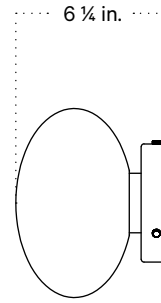

In Common With

Mushroom Surface Mount
Technical Specifications

Mushroom Surface Mount

Technical Specifications

Materials	Steel or brass, glass
Product weight	2.25 lbs
Lead time	Painted metal: 3 days Brass: 2 weeks
Bulbs included (1)	GU24 / 110 V / 5.0 W / 550 lm 2700 K / dimmable
Dimmer	TRIAC
Max wattage	10 W
Certifications	UL listed, damp-rated

Front View

Side View

Front View: Ceiling Installation

Isometric View

Mushroom Surface Mount, Plug-in

Technical Specifications

Materials	Steel or brass, glass
Product weight	2.75 lbs
Lead time	2 weeks
Bulbs included (1)	GU24 / 110 V / 5.0 W / 550 lm 2700 K / dimmable
Dimmer	Optional in-line dimmer switch
Cord length	16 feet
Max wattage	10 W
Certifications	UL listed

Notes

1. This fixture can be ordered with an on/off switch or an inline dimmer; see additional details below.
2. Fixtures ordered with painted metal hardware and an on/off switch come with a 16-foot black fabric cord. The on/off switch is located 8 feet from the plug.
3. Fixtures ordered with painted metal hardware and an inline dimmer have a 16-foot black nylon cord. The dimmer switch is our black painted metal finish and is located 8 feet from the plug.
4. Fixtures ordered with brass hardware and an on/off switch come with a 16-foot chocolate brown fabric cord. The on/off switch is located 8 feet from the plug.
5. Fixtures ordered in brass hardware and an inline dimmer have a 16-foot chocolate brown fabric cord. The dimmer switch is our black painted metal finish and is located 8 feet from the plug.
6. Custom cord color can be specified for an additional cost; please inquire.