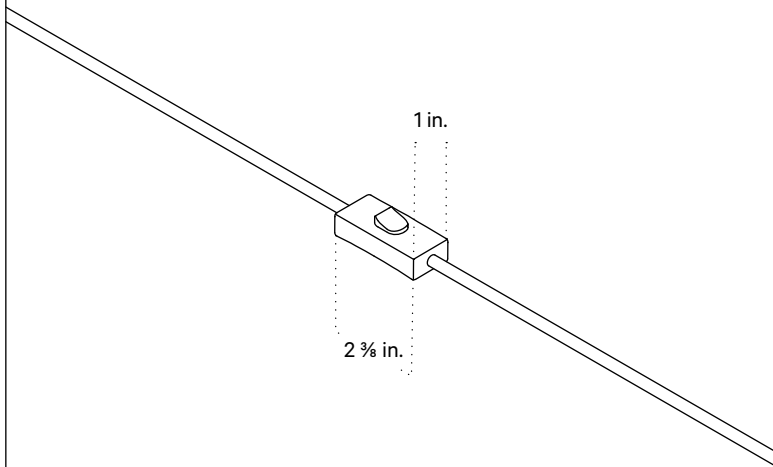

On/off Switch Detail