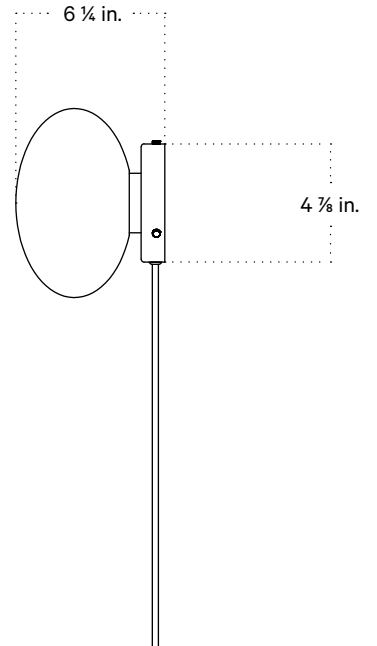

Inline Dimmer Switch Detail

Side View