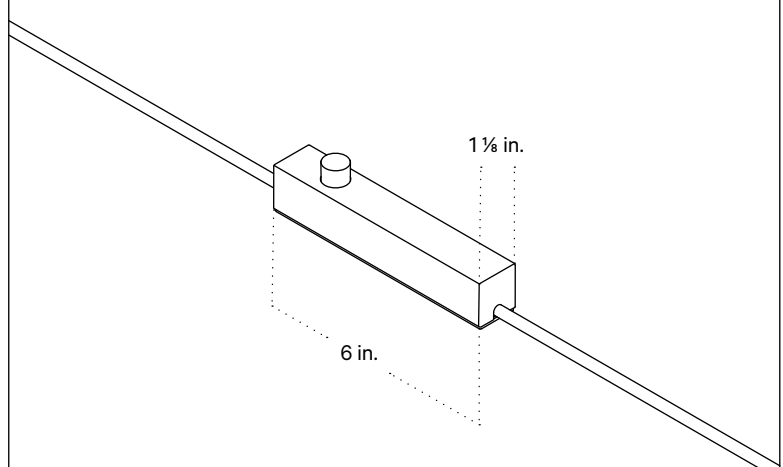

Front View

Side View

On/off Switch Detail