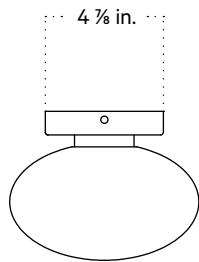

In Common With

Mushroom Surface Mount
Technical Specifications

Mushroom Surface Mount

Technical Specifications

Materials	Steel or brass, glass
Product weight	2.25 lbs
Lead time	Painted metal: 3 days Brass: 2 weeks
Bulbs included (1)	GU24 / 110 V / 5.0 W / 550 lm 2700 K / dimmable
Dimmer	TRIAC
Max wattage	10 W
Certifications	UL listed, damp-rated

Front View

Side View

Front View: Ceiling Installation

Isometric View

Mushroom Surface Mount, Plug-in

Technical Specifications

Materials	Steel or brass, glass
Product weight	2.75 lbs
Lead time	2 weeks
Bulbs included (1)	GU24 / 110 V / 5.0 W / 550 lm 2700 K / dimmable
Dimmer	Optional in-line dimmer switch
Cord length	16 feet
Max wattage	10 W
Certifications	UL listed

Notes

1. This fixture can be ordered with an on/off switch or an inline dimmer; see additional details below.
2. Fixtures ordered with painted metal hardware and an on/off switch come with a 16-foot black fabric cord. The on/off switch is located 8 feet from the plug.
3. Fixtures ordered with painted metal hardware and an inline dimmer have a 16-foot black nylon cord. The dimmer switch is our black painted metal finish and is located 8 feet from the plug.
4. Fixtures ordered with brass hardware and an on/off switch come with a 16-foot chocolate brown fabric cord. The on/off switch is located 8 feet from the plug.
5. Fixtures ordered in brass hardware and an inline dimmer have a 16-foot chocolate brown fabric cord. The dimmer switch is our black painted metal finish and is located 8 feet from the plug.
6. Custom cord color can be specified for an additional cost; please inquire.