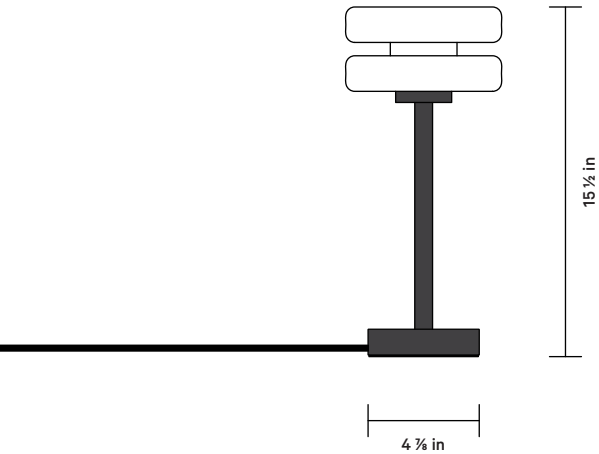

In Common With

FRONT VIEW

TOP VIEW

Puck is a visual vocabulary; if each of the components are letters, the individual fixtures are neighboring words.

### DETAILS

Materials	Steel, Glass
Bulbs Included	GU-24 / 110 V / 5.0 W / 550 lm / 2700 K Dimmable
Lead Time	2 Weeks
Max Wattage	10 W
Certifications	

### NOTES

1. Comes with 10 feet of black rubber cord.
2. A rotary dimmer switch is built into the base of the light fixture.