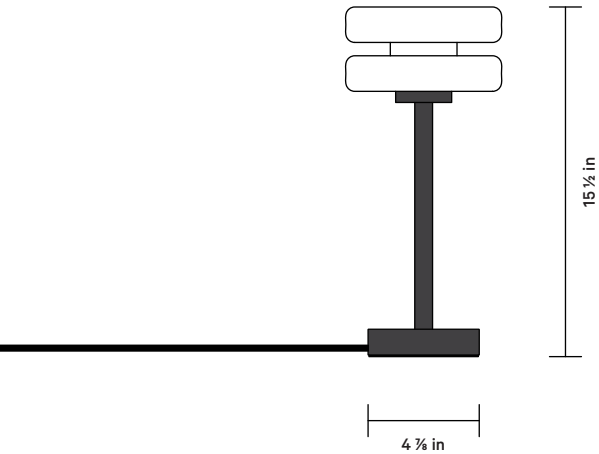

In Common With

FRONT VIEW

TOP VIEW

Puck is a visual vocabulary; if each of the components are letters, the individual fixtures are neighboring words.

DETAILS

Materials	Steel, Glass
Bulbs Included	GU-24 / 110 V / 5.0 W / 550 lm / 2700 K Dimmable
Lead Time	2 Weeks
Max Wattage	10 W
Certifications	

BASE FINISH OPTIONS

- Black

NOTES

1. Comes with 10 feet of black rubber cord.
2. A rotary dimmer switch is built into the base of the light fixture.