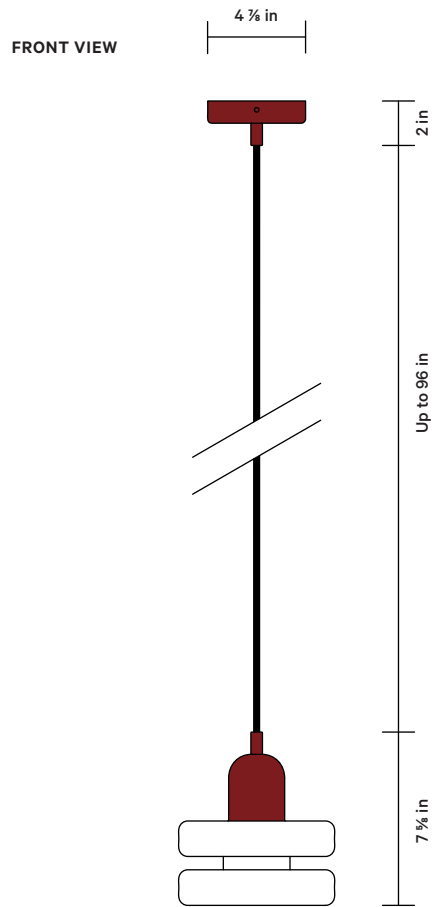

In Common With

BOTTOM VIEW

Puck is a visual vocabulary; if each of the components are letters, the individual fixtures are neighboring words.

DETAILS

Materials	Steel, Brass, Glass
Bulbs Included	GU-24 / 110 V / 8.5 W / 950 lm / 2700 K Dimmable
Lead Time	2 Weeks
Max Wattage	10 W
Certifications	 

BASE FINISH OPTIONS

- Black
- Bone
- Oxide Red
- Reed Green
- Peach
- Brass
- Patina Brass

NOTES

1. Comes with 8 feet of black or white rubber cord that can be cut to your desired length on-site