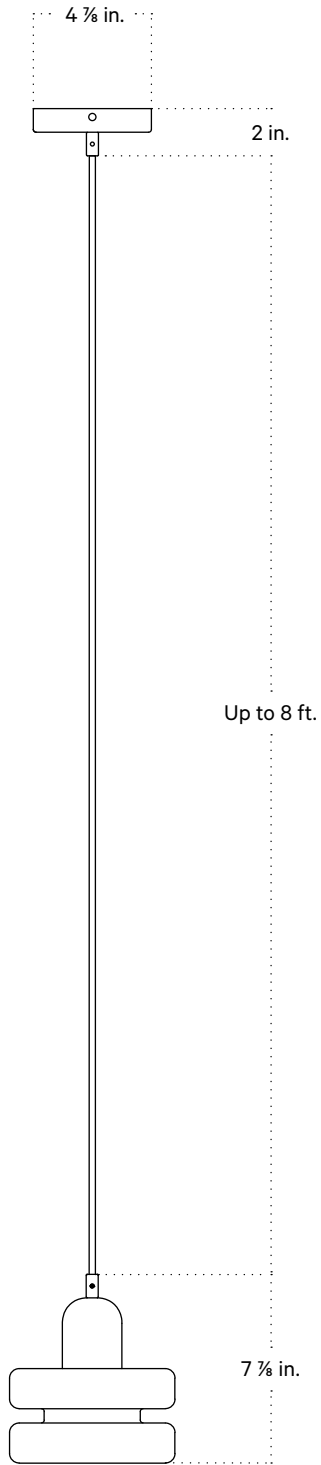

In Common With

Double Puck Pendant
Technical Specifications

Double Puck Pendant

Technical Specifications

Materials	Steel or brass, glass
Product weight	4.25 lbs
Lead time	Painted metal: 3 days Brass: 2 weeks
Bulbs included (1)	E12 / 110 V / 8.5 W / 850 lm 2700 K / dimmable
Dimmer	TRIAC
Suspension type	Cord
Max wattage	10 W
Certifications	UL listed, damp-rated

Notes

1. This fixture comes with 8 feet of cord that can be shortened at time of installation.
2. Pendants in black, oxide red, reed green, or peach finish come with a black cord.
3. Pendants in bone come with a white cord.
4. Pendants in brass, patina brass, blackened brass, or pewter come with a chocolate brown fabric cord.
5. Custom cord color can be specified for an additional cost; please inquire.
6. This fixture can be installed on a vaulted or sloped ceiling.

Updated June 10, 2024

Front View

Bottom View

Isometric View

Double Puck Pendant, Outdoor Rated

Technical Specifications

Materials	Steel or brass, glass
Product weight	4.25 lbs
Lead time	6 weeks
Bulbs included (1)	E12 / 110 V / 8.5 W / 850 lm 2700 K / dimmable
Dimmer	TRIAC
Suspension type	Cord
Max wattage	10 W
Certifications	UL listed, wet-rated

Notes

1. This fixture comes with 8 feet of cord that can be shortened at time of installation.
2. Pendants in black, oxide red, reed green, or peach finish come with a black cord.
3. Pendants in bone come with a white cord.
4. Pendants in brass, patina brass, blackened brass, or pewter come with a black cord.
5. This fixture can be installed on a vaulted or sloped ceiling.