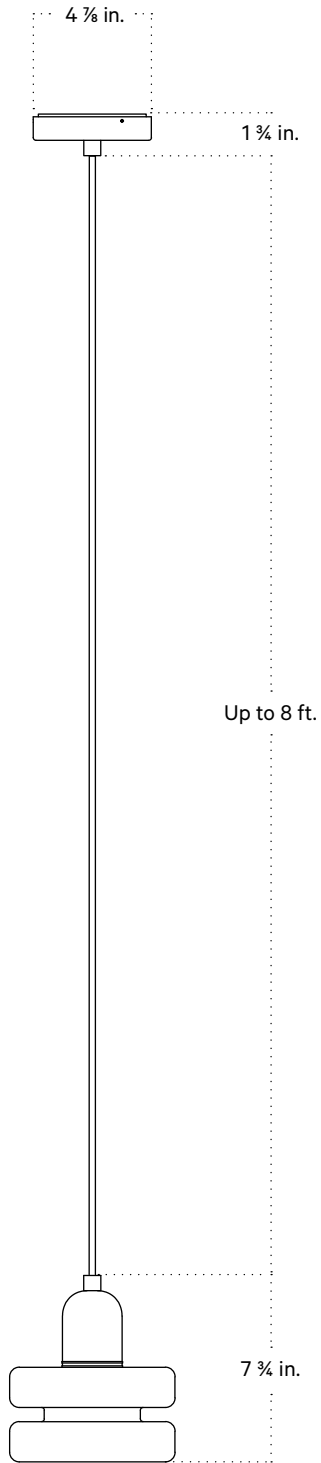

Front View

Bottom View

Isometric View