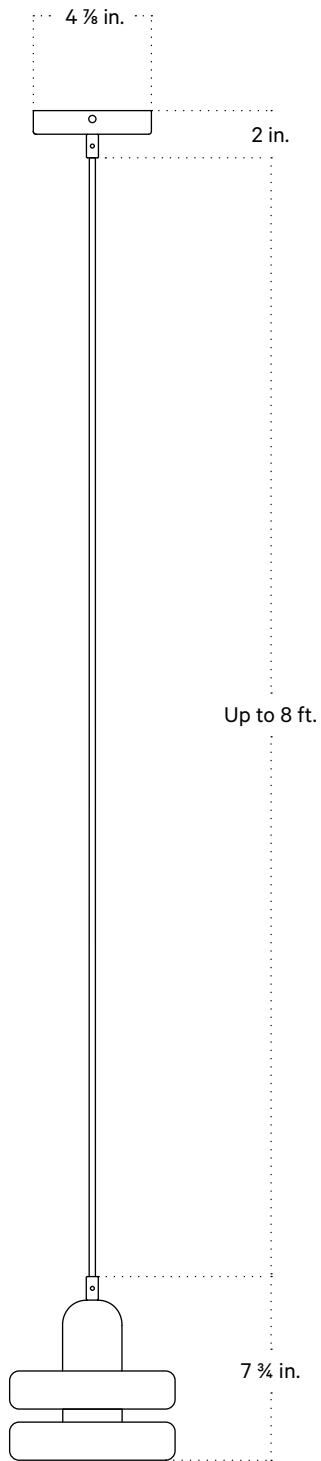

### Technical Specifications

Materials	Steel or brass, glass
Product weight	4.25 lbs
Lead time	Painted metal: 3 days Brass: 2 weeks
Bulbs included (1)	E12 / 110 V / 8.5 W / 850 lm 2700 K / dimmable
Dimmer	TRIAC
Suspension type	Cord
Max wattage	10 W
Certifications	UL listed, damp-rated

### Notes

1. This fixture comes with 8 feet of cord that can be shortened at time of installation.
2. Pendants in black, oxide red, reed green, or peach finish come with a black cord.
3. Pendants in bone come with a white cord.
4. Pendants in brass, patina brass, blackened brass, or pewter come with a chocolate brown fabric cord.
5. Custom cord color can be specified for an additional cost; please inquire.
6. This fixture can be installed on a vaulted or sloped ceiling.

Updated January 3, 2024

Front View

Bottom View

Isometric View