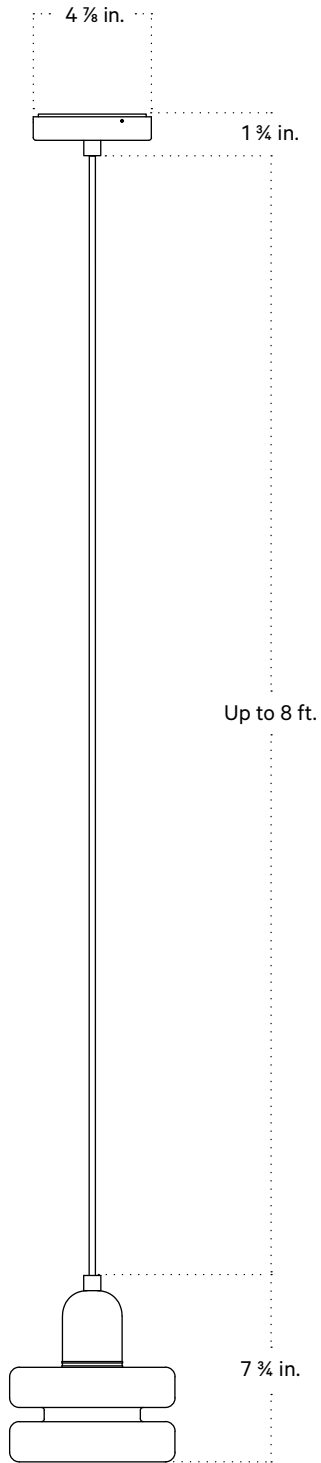

### Technical Specifications

Materials	Steel or brass, glass
Product weight	4.25 lbs
Lead time	Painted metal: 3 days Brass: 2 weeks
Bulbs included (1)	E12 / 110 V / 8.5 W / 850 lm 2700 K / dimmable
Dimmer	TRIAC
Suspension type	Cord
Max wattage	10 W
Certifications	UL listed, damp-rated

Updated January 3, 2024

Front View

Bottom View

Isometric View

### Technical Specifications

Materials	Steel or brass, glass
Product weight	4.25 lbs
Lead time	2 weeks
Bulbs included (1)	E12 / 110 V / 8.5 W / 850 lm 2700 K / dimmable
Dimmer	TRIAC
Suspension type	Cord
Max wattage	10 W
Certifications	UL listed, wet-rated