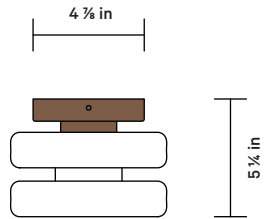

### SIDE VIEW

### DETAILS

Materials	Steel, Brass, Glass
Bulbs Included	GU-24 / 110 V / 5.0 W / 550 lm / 2700 K Dimmable
Lead Time	2 Weeks
Max Wattage	10 W
Certifications	 