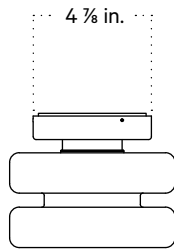

Front View

Side View

Front View: Ceiling Installation

Isometric View

Puck Surface Mount, Plug-in

Technical Specifications

Materials	Steel or brass, glass
Product weight	4.5 lbs
Lead time	2 weeks
Bulbs included (1)	GU24 / 110 V / 5.0 W / 550 lm 2700 K / dimmable
Dimmer	Optional in-line dimmer switch
Cord length	16 feet
Max wattage	10 W
Certifications	UL listed

Notes

1. This fixture can be ordered with an on/off switch or an inline dimmer; see additional details below.
2. Fixtures ordered with painted metal hardware and an on/off switch come with a 16-foot black fabric cord. The on/off switch is located 8 feet from the plug.
3. Fixtures ordered with painted metal hardware and an inline dimmer have a 16-foot black nylon cord. The dimmer switch is our black painted metal finish and is located 8 feet from the plug.
4. Fixtures ordered with brass hardware and an on/off switch come with a 16-foot chocolate brown fabric cord. The on/off switch is located 8 feet from the plug.
5. Fixtures ordered in brass hardware and an inline dimmer have a 16-foot chocolate brown fabric cord. The dimmer switch is our black painted metal finish and is located 8 feet from the plug.
6. Custom cord color can be specified for an additional cost; please inquire.

Updated January 3, 2024

Front View

Side View

On/off Switch Detail

Inline Dimmer Switch Detail

Puck Surface Mount, Outdoor Rated

Technical Specifications

Materials	Steel or brass, glass
Product weight	3.5 lbs
Lead time	2 weeks
Bulbs included (1)	GU24 / 110 V / 5.0 W / 550 lm 2700 K / dimmable
Dimmer	TRIAC
Max wattage	10 W
Certifications	UL listed, wet-rated

Notes

1. This fixture can be installed on a wall or ceiling.

Updated January 3, 2024

Front View

Side View

Front View: Ceiling Installation

Isometric View

Finish Options