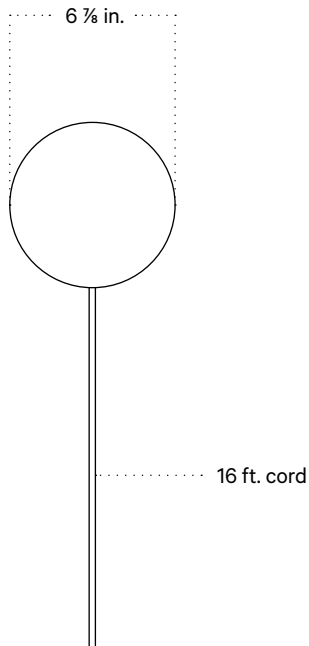

Puck Surface Mount

Technical Specifications

Materials	Steel or brass, glass
Product weight	3.5 lbs
Lead time	Painted metal: 3 days Brass: 2 weeks
Bulbs included (1)	GU24 / 110 V / 5.0 W / 550 lm 2700 K / dimmable
Dimmer	TRIAC
Max wattage	10 W
Certifications	UL listed, damp-rated

Front View

Side View

Front View: Ceiling Installation

Isometric View

Puck Surface Mount, Plug-in

Technical Specifications

Materials	Steel or brass, glass
Product weight	4.5 lbs
Lead time	2 weeks
Bulbs included (1)	GU24 / 110 V / 5.0 W / 550 lm 2700 K / dimmable
Dimmer	Optional in-line dimmer switch
Cord length	16 feet
Max wattage	10 W
Certifications	UL listed

Notes

1. This fixture can be ordered with an on/off switch or an inline dimmer; see additional details below.
2. Fixtures ordered with painted metal hardware and an on/off switch come with a 16-foot black fabric cord. The on/off switch is located 8 feet from the plug.
3. Fixtures ordered with painted metal hardware and an inline dimmer have a 16-foot black nylon cord. The dimmer switch is our black painted metal finish and is located 8 feet from the plug.
4. Fixtures ordered with brass hardware and an on/off switch come with a 16-foot chocolate brown fabric cord. The on/off switch is located 8 feet from the plug.
5. Fixtures ordered in brass hardware and an inline dimmer have a 16-foot chocolate brown fabric cord. The dimmer switch is our black painted metal finish and is located 8 feet from the plug.
6. Custom cord color can be specified for an additional cost; please inquire.

Updated January 3, 2024

Front View

Side View

On/off Switch Detail

Inline Dimmer Switch Detail

Puck Surface Mount, Outdoor Rated

Technical Specifications

Materials	Steel or brass, glass
Product weight	3.5 lbs
Lead time	2 weeks
Bulbs included (1)	GU24 / 110 V / 5.0 W / 550 lm 2700 K / dimmable
Dimmer	TRIAC
Max wattage	10 W
Certifications	UL listed, wet-rated