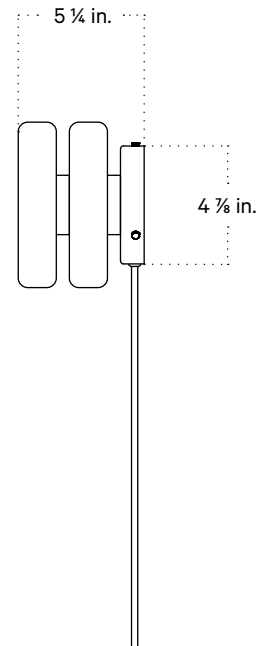

Puck Surface Mount

Technical Specifications

Materials	Steel or brass, glass
Product weight	3.5 lbs
Lead time	Painted metal: 3 days Brass: 2 weeks
Bulbs included (1)	GU24 / 110 V / 5.0 W / 550 lm 2700 K / dimmable
Dimmer	TRIAC
Max wattage	10 W
Certifications	UL listed, damp-rated

Front View

Side View

Front View: Ceiling Installation

Isometric View

Puck Surface Mount, Plug-in

Technical Specifications

Materials	Steel or brass, glass
Product weight	4.5 lbs
Lead time	2 weeks
Bulbs included (1)	GU24 / 110 V / 5.0 W / 550 lm 2700 K / dimmable
Dimmer	Optional in-line dimmer switch
Cord length	16 feet
Max wattage	10 W
Certifications	UL listed

Notes

1. This fixture can be ordered with an on/off switch or an inline dimmer; see additional details below.
2. Fixtures ordered with painted metal hardware and an on/off switch come with a 16-foot black fabric cord. The on/off switch is located 8 feet from the plug.
3. Fixtures ordered with painted metal hardware and an inline dimmer have a 16-foot black nylon cord. The dimmer switch is our black painted metal finish and is located 8 feet from the plug.
4. Fixtures ordered with brass hardware and an on/off switch come with a 16-foot chocolate brown fabric cord. The on/off switch is located 8 feet from the plug.
5. Fixtures ordered in brass hardware and an inline dimmer have a 16-foot chocolate brown fabric cord. The dimmer switch is our black painted metal finish and is located 8 feet from the plug.
6. Custom cord color can be specified for an additional cost; please inquire.

Updated January 3, 2024

Front View

Side View

On/off Switch Detail

Inline Dimmer Switch Detail

Puck Surface Mount, Outdoor Rated

Technical Specifications

Materials	Steel or brass, glass
Product weight	3.5 lbs
Lead time	2 weeks
Bulbs included (1)	GU24 / 110 V / 5.0 W / 550 lm 2700 K / dimmable
Dimmer	TRIAC
Max wattage	10 W
Certifications	UL listed, wet-rated