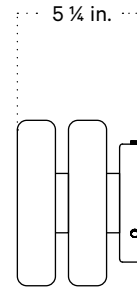

Puck Surface Mount

Technical Specifications

Materials	Steel or brass, glass
Product weight	3.5 lbs
Lead time	Painted metal: 3 days Brass: 2 weeks
Bulbs included (1)	GU24 / 110 V / 5.0 W / 550 lm 2700 K / dimmable
Dimmer	TRIAC
Max wattage	10 W
Certifications	UL listed, damp-rated

Notes

1. This fixture can be installed on a wall or ceiling.
2. All painted metal finishes have a 3-day lead time. The brass fixtures are hand-finished to order and will ship in 2 weeks.

Updated January 3, 2024

Front View

Side View

Front View: Ceiling Installation

Isometric View

Puck Surface Mount, Plug-in

Technical Specifications

Materials	Steel or brass, glass
Product weight	4.5 lbs
Lead time	2 weeks
Bulbs included (1)	GU24 / 110 V / 5.0 W / 550 lm 2700 K / dimmable
Dimmer	Optional in-line dimmer switch
Cord length	16 feet
Max wattage	10 W
Certifications	UL listed