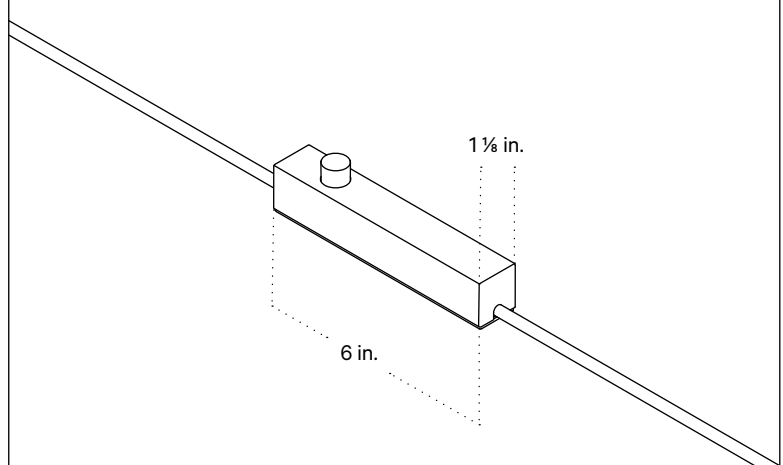

Front View

Side View

Front View: Ceiling Installation

Isometric View

Puck Surface Mount, Plug-in

Technical Specifications

Materials	Steel or brass, glass
Product weight	4.5 lbs
Lead time	2 weeks
Bulbs included (1)	GU24 / 110 V / 5.0 W / 550 lm 2700 K / dimmable
Dimmer	Optional in-line dimmer switch
Cord length	16 feet
Max wattage	10 W
Certifications	UL listed

Notes

1. This fixture can be ordered with an on/off switch or an inline dimmer; see additional details below.
2. Fixtures ordered with painted metal hardware and an on/off switch come with a 16-foot black fabric cord. The on/off switch is located 8 feet from the plug.
3. Fixtures ordered with painted metal hardware and an inline dimmer have a 16-foot black nylon cord. The dimmer switch is our black painted metal finish and is located 8 feet from the plug.
4. Fixtures ordered with brass hardware and an on/off switch come with a 16-foot chocolate brown fabric cord. The on/off switch is located 8 feet from the plug.
5. Fixtures ordered in brass hardware and an inline dimmer have a 16-foot chocolate brown fabric cord. The dimmer switch is our black painted metal finish and is located 8 feet from the plug.
6. Custom cord color can be specified for an additional cost; please inquire.

Updated January 3, 2024

Front View

Side View

On/off Switch Detail

Inline Dimmer Switch Detail

Puck Surface Mount, Outdoor Rated

Technical Specifications

Materials	Steel or brass, glass
Product weight	3.5 lbs
Lead time	2 weeks
Bulbs included (1)	GU24 / 110 V / 5.0 W / 550 lm 2700 K / dimmable
Dimmer	TRIAC
Max wattage	10 W
Certifications	UL listed, wet-rated

Notes

1. This fixture can be installed on a wall or ceiling.

Updated January 3, 2024

Front View

Side View

Front View: Ceiling Installation

Isometric View

Finish Options