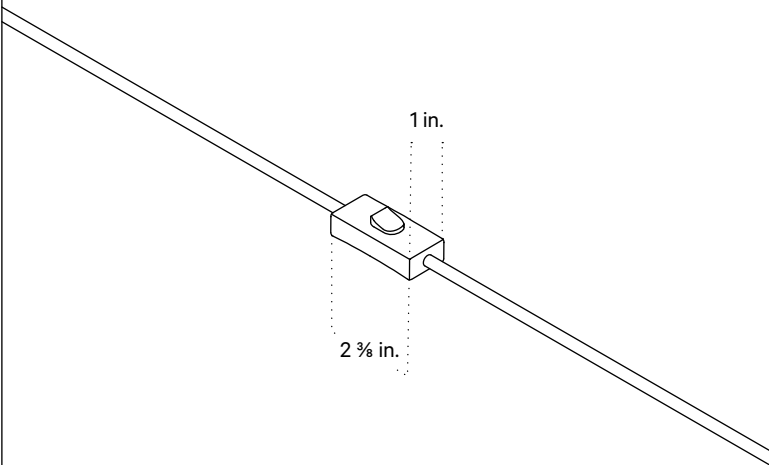

Front View

Side View

Front View: Ceiling Installation

Isometric View

Puck Surface Mount, Plug-in

Technical Specifications

Materials	Steel or brass, glass
Product weight	4.5 lbs
Lead time	2 weeks
Bulbs included (1)	GU24 / 110 V / 5.0 W / 550 lm 2700 K / dimmable
Dimmer	Optional in-line dimmer switch
Cord length	16 feet
Max wattage	10 W
Certifications	UL listed

Notes

1. This fixture can be ordered with an on/off switch or an inline dimmer; see additional details below.
2. Fixtures ordered with painted metal hardware and an on/off switch come with a 16-foot black fabric cord. The on/off switch is located 8 feet from the plug.
3. Fixtures ordered with painted metal hardware and an inline dimmer have a 16-foot black nylon cord. The dimmer switch is our black painted metal finish and is located 8 feet from the plug.
4. Fixtures ordered with brass hardware and an on/off switch come with a 16-foot chocolate brown fabric cord. The on/off switch is located 8 feet from the plug.
5. Fixtures ordered in brass hardware and an inline dimmer have a 16-foot chocolate brown fabric cord. The dimmer switch is our black painted metal finish and is located 8 feet from the plug.
6. Custom cord color can be specified for an additional cost; please inquire.

Updated January 3, 2024

Front View

Side View

On/off Switch Detail

Inline Dimmer Switch Detail

Puck Surface Mount, Outdoor Rated

Technical Specifications

Materials	Steel or brass, glass
Product weight	3.5 lbs
Lead time	2 weeks
Bulbs included (1)	GU24 / 110 V / 5.0 W / 550 lm 2700 K / dimmable
Dimmer	TRIAC
Max wattage	10 W
Certifications	UL listed, wet-rated

Notes

1. This fixture can be installed on a wall or ceiling.

Updated January 3, 2024

Front View

Side View

Front View: Ceiling Installation

Isometric View

Finish Options