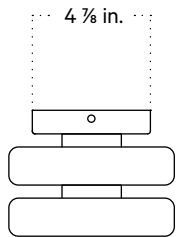

Puck Surface Mount

Technical Specifications

Materials	Steel or brass, glass
Product weight	3.5 lbs
Lead time	Painted metal: 3 days Brass: 2 weeks
Bulbs included (1)	GU24 / 110 V / 5.0 W / 550 lm 2700 K / dimmable
Dimmer	TRIAC
Max wattage	10 W
Certifications	UL listed, damp-rated

Front View

Side View

Front View: Ceiling Installation

Isometric View

Puck Surface Mount, Plug-in

Technical Specifications

Materials	Steel or brass, glass
Product weight	4.5 lbs
Lead time	2 weeks
Bulbs included (1)	GU24 / 110 V / 5.0 W / 550 lm 2700 K / dimmable
Dimmer	Optional in-line dimmer switch
Cord length	16 feet
Max wattage	10 W
Certifications	UL listed

Notes

1. This fixture can be ordered with an on/off switch or an inline dimmer; see additional details below.
2. Fixtures ordered with painted metal hardware and an on/off switch come with a 16-foot black fabric cord. The on/off switch is located 8 feet from the plug.
3. Fixtures ordered with painted metal hardware and an inline dimmer have a 16-foot black nylon cord. The dimmer switch is our black painted metal finish and is located 8 feet from the plug.
4. Fixtures ordered with brass hardware and an on/off switch come with a 16-foot chocolate brown fabric cord. The on/off switch is located 8 feet from the plug.
5. Fixtures ordered in brass hardware and an inline dimmer have a 16-foot chocolate brown fabric cord. The dimmer switch is our black painted metal finish and is located 8 feet from the plug.
6. Custom cord color can be specified for an additional cost; please inquire.

Updated January 3, 2024

Front View

Side View

On/off Switch Detail

Inline Dimmer Switch Detail

Puck Surface Mount, Outdoor Rated

Technical Specifications

Materials	Steel or brass, glass
Product weight	3.5 lbs
Lead time	2 weeks
Bulbs included (1)	GU24 / 110 V / 5.0 W / 550 lm 2700 K / dimmable
Dimmer	TRIAC
Max wattage	10 W
Certifications	UL listed, wet-rated