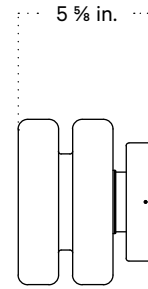

Puck Surface Mount

Technical Specifications

Materials	Steel or brass, glass
Product weight	3.5 lbs
Lead time	Painted metal: 3 days Brass: 2 weeks
Bulbs included (1)	GU24 / 110 V / 5.0 W / 550 lm 2700 K / dimmable
Dimmer	TRIAC
Max wattage	10 W
Certifications	UL listed, damp-rated

Front View

Side View

Front View: Ceiling Installation

Isometric View

Puck Surface Mount, Plug-in

Technical Specifications

Materials	Steel or brass, glass
Product weight	4.5 lbs
Lead time	2 weeks
Bulbs included (1)	GU24 / 110 V / 5.0 W / 550 lm 2700 K / dimmable
Dimmer	Optional in-line dimmer switch
Cord length	16 feet
Max wattage	10 W
Certifications	UL listed

Updated January 3, 2024

Front View

Side View

On/off Switch Detail

Inline Dimmer Switch Detail

Puck Surface Mount, Outdoor Rated

Technical Specifications

Materials	Steel or brass, glass
Product weight	3.5 lbs
Lead time	2 weeks
Bulbs included (1)	GU24 / 110 V / 5.0 W / 550 lm 2700 K / dimmable
Dimmer	TRIAC
Max wattage	10 W
Certifications	UL listed, wet-rated

Notes

1. This fixture can be installed on a wall or ceiling.

Updated January 3, 2024

Front View

Side View

Front View: Ceiling Installation

Isometric View

Finish Options