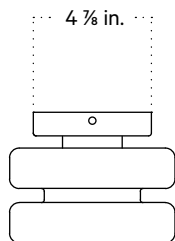

In Common With

Puck Surface Mount
Technical Specifications

Puck Surface Mount

Technical Specifications

Materials	Steel or brass, glass
Product weight	3.5 lbs
Lead time	Painted metal: 3 days Brass: 2 weeks
Bulbs included (1)	GU24 / 110 V / 5.0 W / 550 lm 2700 K / dimmable
Dimmer	TRIAC
Max wattage	10 W
Certifications	UL listed, damp-rated

Front View

Side View

Front View: Ceiling Installation

Isometric View

Puck Surface Mount, Plug-in

Technical Specifications

Materials	Steel or brass, glass
Product weight	4.5 lbs
Lead time	2 weeks
Bulbs included (1)	GU24 / 110 V / 5.0 W / 550 lm 2700 K / dimmable
Dimmer	Optional in-line dimmer switch
Cord length	16 feet
Max wattage	10 W
Certifications	UL listed

Notes

1. This fixture can be ordered with an on/off switch or an inline dimmer; see additional details below.
2. Fixtures ordered with painted metal hardware and an on/off switch come with a 16-foot black fabric cord. The on/off switch is located 8 feet from the plug.
3. Fixtures ordered with painted metal hardware and an inline dimmer have a 16-foot black nylon cord. The dimmer switch is our black painted metal finish and is located 8 feet from the plug.
4. Fixtures ordered with brass hardware and an on/off switch come with a 16-foot chocolate brown fabric cord. The on/off switch is located 8 feet from the plug.
5. Fixtures ordered in brass hardware and an inline dimmer have a 16-foot chocolate brown fabric cord. The dimmer switch is our black painted metal finish and is located 8 feet from the plug.
6. Custom cord color can be specified for an additional cost; please inquire.

Updated June 10, 2024

Front View

Side View

On/off Switch Detail

Inline Dimmer Switch Detail

Puck Surface Mount, Outdoor Rated

Technical Specifications

Materials	Steel or brass, glass
Product weight	3.5 lbs
Lead time	6 weeks
Bulbs included (1)	GU24 / 110 V / 5.0 W / 550 lm 2700 K / dimmable
Dimmer	TRIAC
Max wattage	10 W
Certifications	UL listed, wet-rated