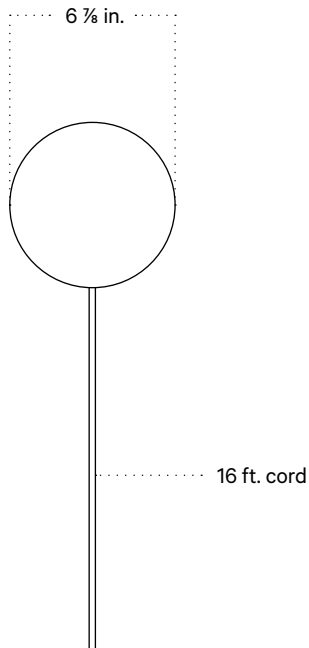

In Common With

Puck Surface Mount
Technical Specifications

Puck Surface Mount

Technical Specifications

Materials	Steel or brass, glass
Product weight	3.5 lbs
Lead time	Painted metal: 3 days Brass: 2 weeks
Bulbs included (1)	GU24 / 110 V / 5.0 W / 550 lm 2700 K / dimmable
Dimmer	TRIAC
Max wattage	10 W
Certifications	UL listed, damp-rated

Front View

Side View

Front View: Ceiling Installation

Isometric View

Puck Surface Mount, Plug-in

Technical Specifications

Materials	Steel or brass, glass
Product weight	4.5 lbs
Lead time	2 weeks
Bulbs included (1)	GU24 / 110 V / 5.0 W / 550 lm 2700 K / dimmable
Dimmer	Optional in-line dimmer switch
Cord length	16 feet
Max wattage	10 W
Certifications	UL listed

Notes

1. This fixture can be ordered with an on/off switch or an inline dimmer; see additional details below.
2. Fixtures ordered with painted metal hardware and an on/off switch come with a 16-foot black fabric cord. The on/off switch is located 8 feet from the plug.
3. Fixtures ordered with painted metal hardware and an inline dimmer have a 16-foot black nylon cord. The dimmer switch is our black painted metal finish and is located 8 feet from the plug.
4. Fixtures ordered with brass hardware and an on/off switch come with a 16-foot chocolate brown fabric cord. The on/off switch is located 8 feet from the plug.
5. Fixtures ordered in brass hardware and an inline dimmer have a 16-foot chocolate brown fabric cord. The dimmer switch is our black painted metal finish and is located 8 feet from the plug.
6. Custom cord color can be specified for an additional cost; please inquire.

Updated June 10, 2024

Front View

Side View

On/off Switch Detail

Inline Dimmer Switch Detail

Puck Surface Mount, Outdoor Rated

Technical Specifications

Materials	Steel or brass, glass
Product weight	3.5 lbs
Lead time	6 weeks
Bulbs included (1)	GU24 / 110 V / 5.0 W / 550 lm 2700 K / dimmable
Dimmer	TRIAC
Max wattage	10 W
Certifications	UL listed, wet-rated