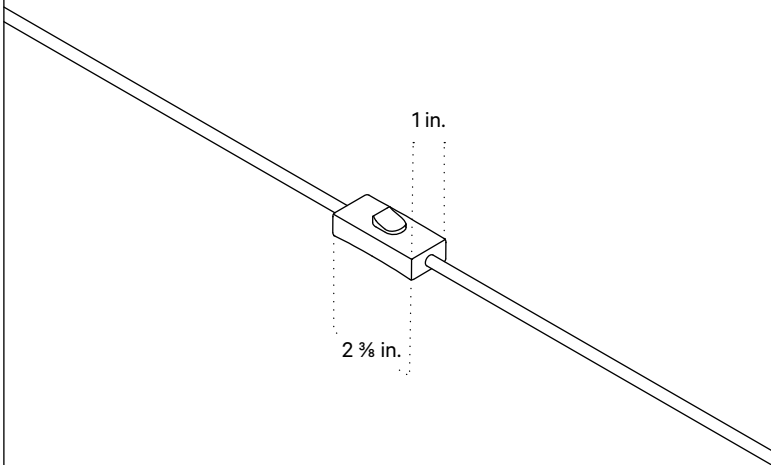

Front View

Side View

Front View: Ceiling Installation

Isometric View

Puck Surface Mount, Plug-in

Technical Specifications

Materials	Steel or brass, glass
Product weight	4.5 lbs
Lead time	2 weeks
Bulbs included (1)	GU24 / 110 V / 5.0 W / 550 lm 2700 K / dimmable
Dimmer	Optional in-line dimmer switch
Cord length	16 feet
Max wattage	10 W
Certifications	UL listed

Notes

1. This fixture can be ordered with an on/off switch or an inline dimmer; see additional details below.
2. Fixtures ordered with painted metal hardware and an on/off switch come with a 16-foot black fabric cord. The on/off switch is located 8 feet from the plug.
3. Fixtures ordered with painted metal hardware and an inline dimmer have a 16-foot black nylon cord. The dimmer switch is our black painted metal finish and is located 8 feet from the plug.
4. Fixtures ordered with brass hardware and an on/off switch come with a 16-foot chocolate brown fabric cord. The on/off switch is located 8 feet from the plug.
5. Fixtures ordered in brass hardware and an inline dimmer have a 16-foot chocolate brown fabric cord. The dimmer switch is our black painted metal finish and is located 8 feet from the plug.
6. Custom cord color can be specified for an additional cost; please inquire.

Updated June 10, 2024

Front View

Side View

On/off Switch Detail

Inline Dimmer Switch Detail

Puck Surface Mount, Outdoor Rated

Technical Specifications

Materials	Steel or brass, glass
Product weight	3.5 lbs
Lead time	6 weeks
Bulbs included (1)	GU24 / 110 V / 5.0 W / 550 lm 2700 K / dimmable
Dimmer	TRIAC
Max wattage	10 W
Certifications	UL listed, wet-rated

Notes

1. This fixture can be installed on a wall or ceiling.

Updated June 10, 2024

Front View

Side View

Front View: Ceiling Installation

Isometric View

Finish Options