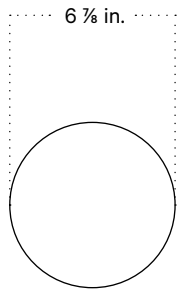

Front View

Side View

Front View: Ceiling Installation

Isometric View

Puck Surface Mount, Plug-in

Technical Specifications

Materials	Steel or brass, glass
Product weight	4.5 lbs
Lead time	2 weeks
Bulbs included (1)	GU24 / 110 V / 5.0 W / 550 lm 2700 K / dimmable
Dimmer	Optional in-line dimmer switch
Cord length	16 feet
Max wattage	10 W
Certifications	UL listed

Updated June 10, 2024

Front View

Side View

On/off Switch Detail

Inline Dimmer Switch Detail

Puck Surface Mount, Outdoor Rated

Technical Specifications

Materials	Steel or brass, glass
Product weight	3.5 lbs
Lead time	6 weeks
Bulbs included (1)	GU24 / 110 V / 5.0 W / 550 lm 2700 K / dimmable
Dimmer	TRIAC
Max wattage	10 W
Certifications	UL listed, wet-rated

Notes

1. This fixture can be installed on a wall or ceiling.

Updated June 10, 2024

Front View

Side View

Front View: Ceiling Installation

Isometric View

Finish Options