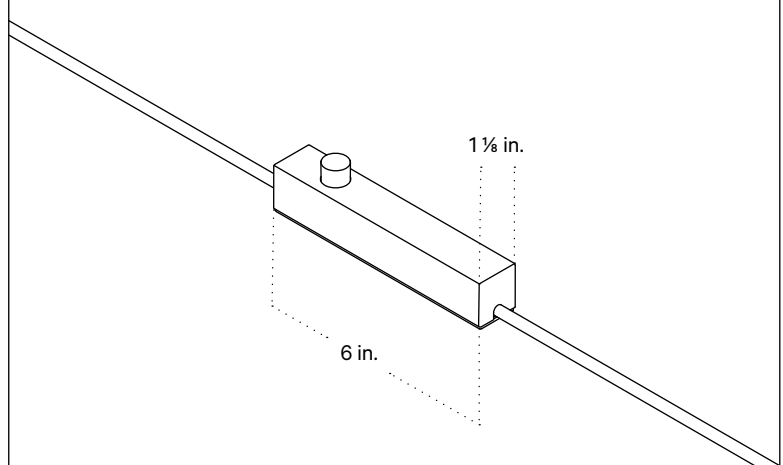

Front View

Side View

Front View: Ceiling Installation

Isometric View

Puck Surface Mount, Plug-in

Technical Specifications

Materials	Steel or brass, glass
Product weight	4.5 lbs
Lead time	2 weeks
Bulbs included (1)	GU24 / 110 V / 5.0 W / 550 lm 2700 K / dimmable
Dimmer	Optional in-line dimmer switch
Cord length	16 feet
Max wattage	10 W
Certifications	UL listed

Notes

1. This fixture can be ordered with an on/off switch or an inline dimmer; see additional details below.
2. Fixtures ordered with painted metal hardware and an on/off switch come with a 16-foot black fabric cord. The on/off switch is located 8 feet from the plug.
3. Fixtures ordered with painted metal hardware and an inline dimmer have a 16-foot black nylon cord. The dimmer switch is our black painted metal finish and is located 8 feet from the plug.
4. Fixtures ordered with brass hardware and an on/off switch come with a 16-foot chocolate brown fabric cord. The on/off switch is located 8 feet from the plug.
5. Fixtures ordered in brass hardware and an inline dimmer have a 16-foot chocolate brown fabric cord. The dimmer switch is our black painted metal finish and is located 8 feet from the plug.
6. Custom cord color can be specified for an additional cost; please inquire.

Updated June 10, 2024

Front View

Side View

On/off Switch Detail

Inline Dimmer Switch Detail

Puck Surface Mount, Outdoor Rated

Technical Specifications

Materials	Steel or brass, glass
Product weight	3.5 lbs
Lead time	6 weeks
Bulbs included (1)	GU24 / 110 V / 5.0 W / 550 lm 2700 K / dimmable
Dimmer	TRIAC
Max wattage	10 W
Certifications	UL listed, wet-rated

Notes

1. This fixture can be installed on a wall or ceiling.

Updated June 10, 2024

Front View

Side View

Front View: Ceiling Installation

Isometric View

Finish Options