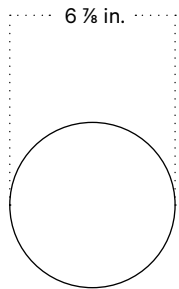

In Common With

Puck Surface Mount
Technical Specifications

Puck Surface Mount

Technical Specifications

Materials	Steel or brass, glass
Product weight	3.5 lbs
Lead time	Painted metal: 3 days Brass: 2 weeks
Bulbs included (1)	GU24 / 110 V / 5.0 W / 550 lm 2700 K / dimmable
Dimmer	TRIAC
Max wattage	10 W
Certifications	UL listed, damp-rated

Front View

Side View

Front View: Ceiling Installation

Isometric View

Puck Surface Mount, Plug-in

Technical Specifications

Materials	Steel or brass, glass
Product weight	4.5 lbs
Lead time	2 weeks
Bulbs included (1)	GU24 / 110 V / 5.0 W / 550 lm 2700 K / dimmable
Dimmer	Optional in-line dimmer switch
Cord length	16 feet
Max wattage	10 W
Certifications	UL listed