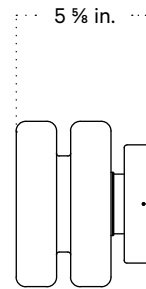

In Common With

Puck Surface Mount
Technical Specifications

Puck Surface Mount

Technical Specifications

Materials	Steel or brass, glass
Product weight	3.5 lbs
Lead time	Painted metal: 3 days Brass: 2 weeks
Bulbs included (1)	GU24 / 110 V / 5.0 W / 550 lm 2700 K / dimmable
Dimmer	TRIAC
Max wattage	10 W
Certifications	UL listed, damp-rated

Front View

Side View

Front View: Ceiling Installation

Isometric View

Puck Surface Mount, Plug-in

Technical Specifications

Materials	Steel or brass, glass
Product weight	4.5 lbs
Lead time	2 weeks
Bulbs included (1)	GU24 / 110 V / 5.0 W / 550 lm 2700 K / dimmable
Dimmer	Optional in-line dimmer switch
Cord length	16 feet
Max wattage	10 W
Certifications	UL listed

Updated June 10, 2024

Front View

Side View

On/off Switch Detail

Inline Dimmer Switch Detail

Puck Surface Mount, Outdoor Rated

Technical Specifications

Materials	Steel or brass, glass
Product weight	3.5 lbs
Lead time	6 weeks
Bulbs included (1)	GU24 / 110 V / 5.0 W / 550 lm 2700 K / dimmable
Dimmer	TRIAC
Max wattage	10 W
Certifications	UL listed, wet-rated

Notes

1. This fixture can be installed on a wall or ceiling.

Updated June 10, 2024

Front View

Side View

Front View: Ceiling Installation

Isometric View

Finish Options