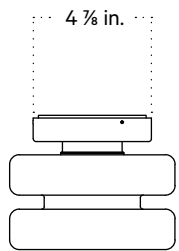

Front View

Side View

Front View: Ceiling Installation

Isometric View

Puck Surface Mount, Plug-in

Technical Specifications

Materials	Steel or brass, glass
Product weight	4.5 lbs
Lead time	2 weeks
Bulbs included (1)	GU24 / 110 V / 5.0 W / 550 lm 2700 K / dimmable
Dimmer	Optional in-line dimmer switch
Cord length	16 feet
Max wattage	10 W
Certifications	UL listed

Notes

1. This fixture can be ordered with an on/off switch or an inline dimmer; see additional details below.
2. Fixtures ordered with painted metal hardware and an on/off switch come with a 16-foot black fabric cord. The on/off switch is located 8 feet from the plug.
3. Fixtures ordered with painted metal hardware and an inline dimmer have a 16-foot black nylon cord. The dimmer switch is our black painted metal finish and is located 8 feet from the plug.
4. Fixtures ordered with brass hardware and an on/off switch come with a 16-foot chocolate brown fabric cord. The on/off switch is located 8 feet from the plug.
5. Fixtures ordered in brass hardware and an inline dimmer have a 16-foot chocolate brown fabric cord. The dimmer switch is our black painted metal finish and is located 8 feet from the plug.
6. Custom cord color can be specified for an additional cost; please inquire.

Updated June 10, 2024

Front View

Side View

On/off Switch Detail

Inline Dimmer Switch Detail

Puck Surface Mount, Outdoor Rated

Technical Specifications

Materials	Steel or brass, glass
Product weight	3.5 lbs
Lead time	6 weeks
Bulbs included (1)	GU24 / 110 V / 5.0 W / 550 lm 2700 K / dimmable
Dimmer	TRIAC
Max wattage	10 W
Certifications	UL listed, wet-rated

Notes

1. This fixture can be installed on a wall or ceiling.

Updated June 10, 2024

Front View

Side View

Front View: Ceiling Installation

Isometric View

Finish Options