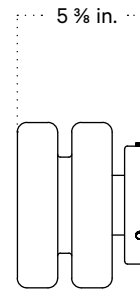

In Common With

Puck Surface Mount
Technical Specifications

Puck Surface Mount

Technical Specifications

Materials	Steel or brass, glass
Product weight	3.5 lbs
Lead time	Painted metal: 3 days Brass: 2 weeks
Bulbs included (1)	GU24 / 110 V / 5.0 W / 550 lm 2700 K / dimmable
Dimmer	TRIAC
Max wattage	10 W
Certifications	UL listed, damp-rated

Notes

1. This fixture can be installed on a wall or ceiling.
2. All painted metal finishes have a 3-day lead time. The brass fixtures are hand-finished to order and will ship in 2 weeks.

Updated June 10, 2024

Front View

Side View

Front View: Ceiling Installation

Isometric View

Puck Surface Mount, Plug-in

Technical Specifications

Materials	Steel or brass, glass
Product weight	4.5 lbs
Lead time	2 weeks
Bulbs included (1)	GU24 / 110 V / 5.0 W / 550 lm 2700 K / dimmable
Dimmer	Optional in-line dimmer switch
Cord length	16 feet
Max wattage	10 W
Certifications	UL listed

Updated June 10, 2024

Front View

Side View

On/off Switch Detail

Inline Dimmer Switch Detail

Puck Surface Mount, Outdoor Rated

Technical Specifications

Materials	Steel or brass, glass
Product weight	3.5 lbs
Lead time	6 weeks
Bulbs included (1)	GU24 / 110 V / 5.0 W / 550 lm 2700 K / dimmable
Dimmer	TRIAC
Max wattage	10 W
Certifications	UL listed, wet-rated