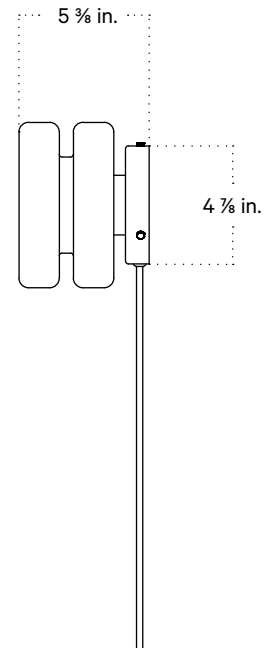

In Common With

Puck Surface Mount
Technical Specifications

Puck Surface Mount

Technical Specifications

Materials	Steel or brass, glass
Product weight	3.5 lbs
Lead time	Painted metal: 3 days Brass: 2 weeks
Bulbs included (1)	GU24 / 110 V / 5.0 W / 550 lm 2700 K / dimmable
Dimmer	TRIAC
Max wattage	10 W
Certifications	UL listed, damp-rated

Front View

Side View

Front View: Ceiling Installation

Isometric View

Puck Surface Mount, Plug-in

Technical Specifications

Materials	Steel or brass, glass
Product weight	4.5 lbs
Lead time	2 weeks
Bulbs included (1)	GU24 / 110 V / 5.0 W / 550 lm 2700 K / dimmable
Dimmer	Optional in-line dimmer switch
Cord length	16 feet
Max wattage	10 W
Certifications	UL listed

Notes

1. This fixture can be ordered with an on/off switch or an inline dimmer; see additional details below.
2. Fixtures ordered with painted metal hardware and an on/off switch come with a 16-foot black fabric cord. The on/off switch is located 8 feet from the plug.
3. Fixtures ordered with painted metal hardware and an inline dimmer have a 16-foot black nylon cord. The dimmer switch is our black painted metal finish and is located 8 feet from the plug.
4. Fixtures ordered with brass hardware and an on/off switch come with a 16-foot chocolate brown fabric cord. The on/off switch is located 8 feet from the plug.
5. Fixtures ordered in brass hardware and an inline dimmer have a 16-foot chocolate brown fabric cord. The dimmer switch is our black painted metal finish and is located 8 feet from the plug.
6. Custom cord color can be specified for an additional cost; please inquire.

Updated June 10, 2024

Front View

Side View

On/off Switch Detail

Inline Dimmer Switch Detail

Puck Surface Mount, Outdoor Rated

Technical Specifications

Materials	Steel or brass, glass
Product weight	3.5 lbs
Lead time	6 weeks
Bulbs included (1)	GU24 / 110 V / 5.0 W / 550 lm 2700 K / dimmable
Dimmer	TRIAC
Max wattage	10 W
Certifications	UL listed, wet-rated