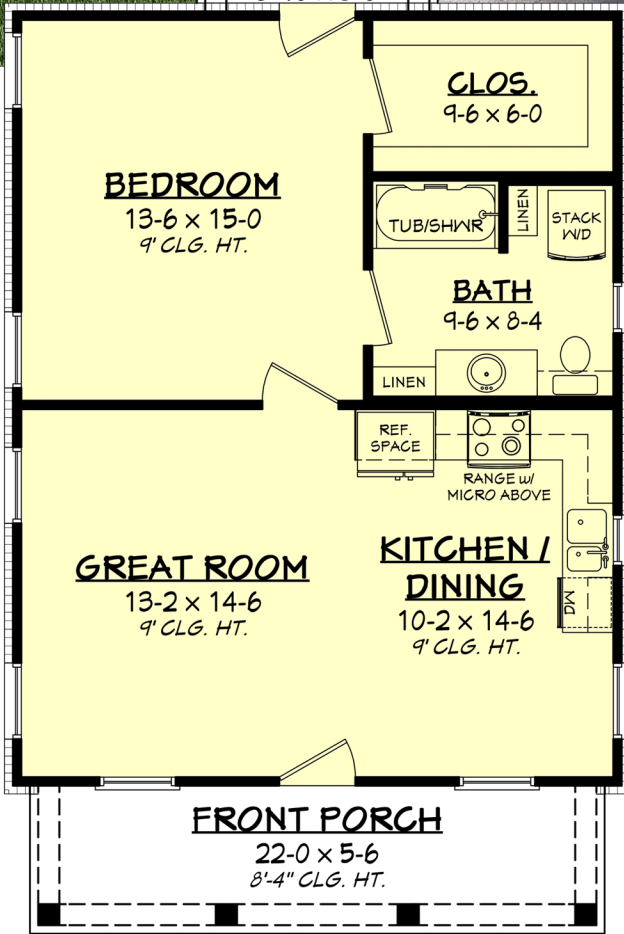

Designing Homes  
**HOUSE PLAN ZONE**  
 Building Relationships

**REAR PORCH**  
 8-10 x 5-0

Floor Plan

Rear Elevation

**Laken House Plan**  
 732

---

732 Sq Ft.	1 Stories
1 Bedrooms	24-0 Width
1 Bathrooms	41-0 Depth