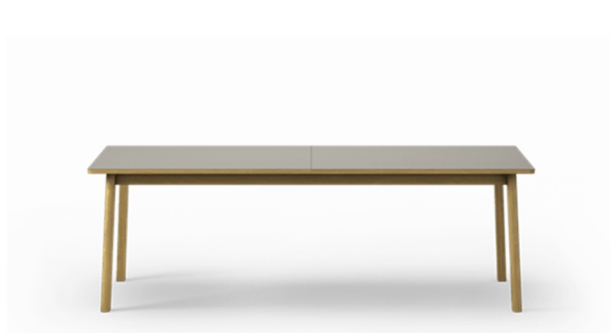

Product Sheet

Ana

By Arde, 2018

Starting at LIST \$5.665

Model	6490 - Ana dining table
About	Ana is a dining table with butterfly extension that unites timeless design, superb craftsmanship and agile functionality; making it the perfect choice for a multitude of uses - from family gatherings to business meetings.
Product group	Tables
Measurements	37.4" W x 86.61 / 125.98" L x 28.74" H
Weight	75 kg
Materials	Legs of solid wood. Table top of laminated chipboard with solid wood edges, and topped with Fenix nano laminate. Butterfly extension mechanism automatically hides the extension leaves under the table top when not in use. Butterfly extension mechanism of steel and plastic.
Test	EN 15372:2016
Guarantee	Fredericia Furniture A/S offers a five-year guarantee against manufacturing defects in standard products (materials and construction). Wear and damage to covers, surface treatment, inappropriate use and the like are not covered by the warranty.
Download	Download images, architect files at our partner portal on www.fredericia.com