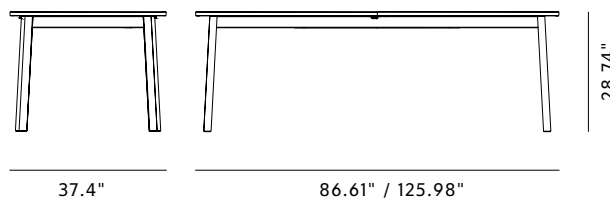

Drawing

Colours

FRAME FINISH

Oak oil treated

Oak soap

Smoked oak oil stained

TABLE TOPS

Nano laminat
Almond, edge
smoked oak oil-

Nano laminat
Black, edge
smoked oak oil-

Nano laminate
Almond, edge
oak soap

Nano laminate
white, edge oak
soap

Nano laminate
white, egde oak
clear oil

Fredericia