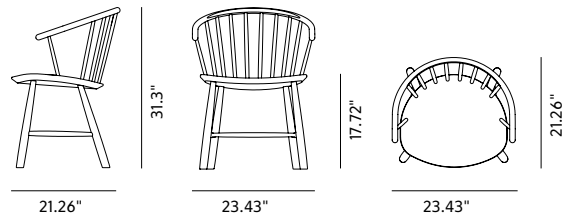

## Johansson J64 Chair

By Ejvind A. Johansson, 1957

Starting at LIST \$865

<b>Model</b>	3064 - J64 Chair
<b>About</b>	Johansson's chair draws a parallel to traditional Windsor, as well as Nordic folk furniture. The curved chair with sloping arms works as a comfortable dining chair, or a lounge chair facing a sofa.
<b>Product group</b>	Chairs & stools
<b>Measurements</b>	23.43" W x 21.26" D x 31.3" H Seat: 17.72" H
<b>Weight</b>	5,8 kg
<b>Materials</b>	Windsor chair with base and lumbers of solid ash. Top rail in steam bent ash. Seat of moulded plywood. The two front lumbers are enforced with a metal screw from the underside of the seat.
<b>Accessories</b>	Quick click glides with or without felt
<b>Test</b>	EN 1022:2005 and EN 16139:2013
<b>Guarantee</b>	Fredericia Furniture A/S offers a five-year guarantee against manufacturing defects in standard products (materials and construction). Wear and damage to covers, surface treatment, inappropriate use and the like are not covered by the warranty.
<b>Download</b>	Download images, architect files at our partner portal on <a href="http://www.fredericia.com">www.fredericia.com</a>

### Drawing