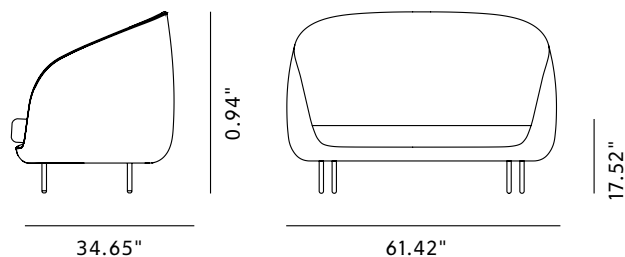

Drawing

Upholstery according to current price list.

Fredericia