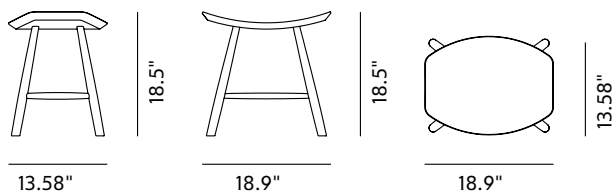

Colours

WOODS

Black ash

Fredericia