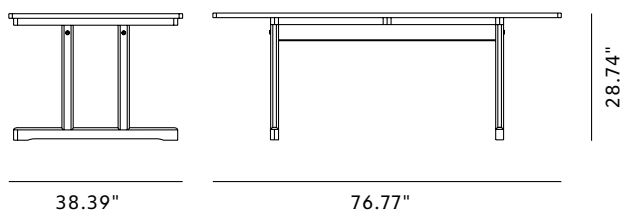

Drawing

Colours

WOODS

Fredericia