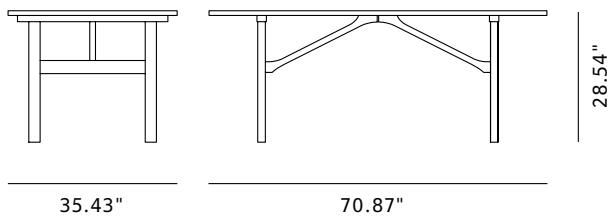

Colours

WOODS

- Oak oil treated clear
- Oak smoked and oiled
- Oak soap treated