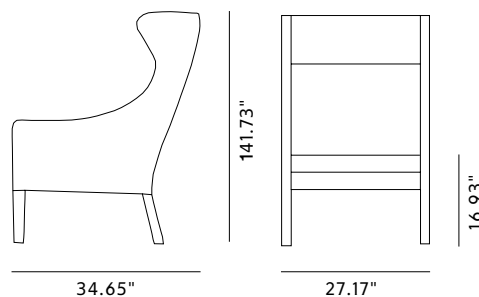

Colours

WOODS

Oak black
lacquered

Oak oil treated
clear

Oak soap
treated

Walnut
lacquered

Upholstery according to current price list.

Fredericia