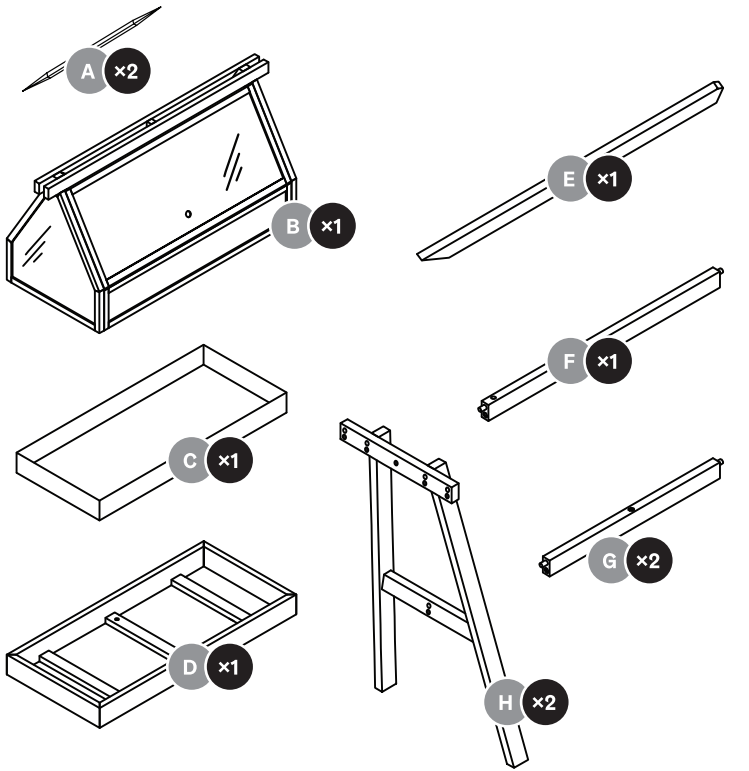

Design House *Stockholm*

Assembly Instructions
Greenhouse (2642-1500) & (2642-8100)

Components:

Step 1.

Step 2.

Step 3.

Step 4.

Step 5.