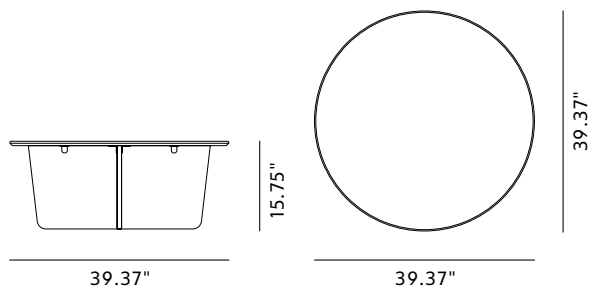

## Tableau Coffee Table

By Space Copenhagen, 2018

Starting at LIST \$5,315

<b>Model</b>	1960 - Tableau Coffee Table Ø100 cm
<b>About</b>	The Tableau series in stone reflects a passion for natural materials that runs deep in our DNA, involving expert craftsmanship that lies at the core of our company. With its graceful geometric contours and x-shaped base, Tableau creates a soft silhouette that exudes effortless elegance.
<b>Product group</b>	Side tables
<b>Measurements</b>	15.75" H x 39.37" Ø
<b>Weight</b>	78 kg
<b>Materials</b>	Leg construction of limestone plates. Table top of limestone, enforced at underside with metal web. Construction must be assembled on site by professionals.
<b>Guarantee</b>	Fredericia Furniture A/S offers a five-year guarantee against manufacturing defects in standard products (materials and construction). Wear and damage to covers, surface treatment, inappropriate use and the like are not covered by the warranty.
<b>Download</b>	Download images, architect files at our partner portal on <a href="http://www.fredericia.com">www.fredericia.com</a>

### Drawing