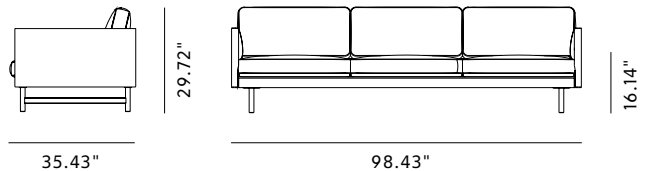

Drawing

Colours

FRAME FINISH

Black painted

Upholstery according to current price list.

Fredericia