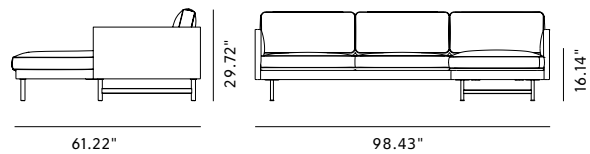

## Calmo 3 Seater Chaise 80 Metal Base

By Hugo Passos, 2019

Starting at LIST \$9,285

<b>Model</b>	5625 - Calmo 3 seater Chaise 80 Metal Base
<b>About</b>	The look is simple and serene in this expansive 3-seater Calmo sofa, where straight lines converge with discrete curved details. Comfy cushions complete the picture in this understated expression of elegance.
<b>Product group</b>	Sofas
<b>Measurements</b>	98.43" L x 61.22" D x 29.72" H Seat: 16.14" H x 35.43" D
<b>Weight</b>	93 kg
<b>Materials</b>	Legs of solid wood or steel. Inner frame of steel enforced hardwood. Seat undercarriage has nozag springs. Inner rameupholstered with CMHR or HR foam. The seat and back cushions have a foam core which is wrapped in a sectional inner cover containing a mix of feather and foam granulate. The sofa is available with upholstery in fabric or leather. When upholstered in fabric, the seat and back cushions are covered with fabric on both sides. Leather cushions have hessian backing. The sofa is prepared with metal threads for mounting of the ottoman on both left and right hand side. The placement of the ottoman can be changed on the spot using a standard key.
<b>Accessories</b>	Set of 3 cushions (P5522)
<b>Test</b>	1022:2005 , EN 16139:2013
<b>Guarantee</b>	Fredericia Furniture A/S offers a five-year guarantee against manufacturing defects in standard products (materials and construction). Wear and damage to covers, surface treatment, inappropriate use and the like are not covered by the warranty.
<b>Download</b>	Download images, architect files at our partner portal on <a href="http://www.fredericia.com">www.fredericia.com</a>

### Drawing