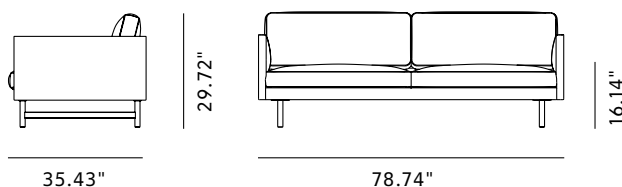

Product Sheet

Calmo 2 Seater 95 Metal Base

By Hugo Passos, 2019

Starting at LIST \$6,520

Model	5652 - Calmo 2 seater 95 Metal Base
About	The Calmo 2-seater sofa offers a roomy sense of cosiness, where straight lines converge with discrete curved details. Comfy cushions complete the picture in this understated expression of elegance.
Product group	Sofas
Measurements	78.74" L x 35.43" D x 29.72" H Seat: 16.14" H
Weight	64 kg
Materials	Legs of solid wood or steel. Inner frame of steel enforced hardwood. Seat undercarriage has nozag springs. Inner frame upholstered with CMHR or HR foam. The seat and back cushions have a foam core which is wrapped in a sectional inner cover containing a mix of feather and foam granulate. The sofa is available with upholstery in fabric or leather. When upholstered in fabric, the seat and back cushions are covered with fabric on both sides. Leather cushions have hessian backing. Seat and back cushion covers can be removed for cleaning. Other parts of the upholstery is not removable.
Accessories	Set of 3 cushions (P5522)
Test	1022:2005 , EN 16139:2013
Guarantee	Fredericia Furniture A/S offers a five-year guarantee against manufacturing defects in standard products (materials and construction). Wear and damage to covers, surface treatment, inappropriate use and the like are not covered by the warranty.
Download	Download images, architect files at our partner portal on www.fredericia.com

Drawing

Colours

FRAME FINISH

Black painted

Upholstery according to current price list.

Fredericia