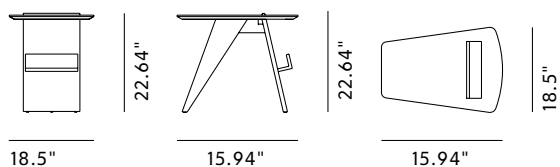

Colours

WOODS

Black

Oak standard lacquer

Fredericia