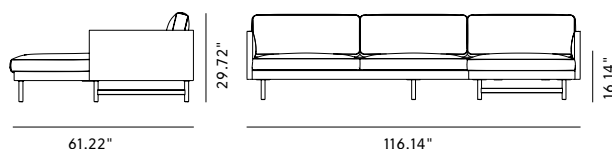

Drawing

Colours

FRAME FINISH

Black painted

Upholstery according to current price list.

Fredericia