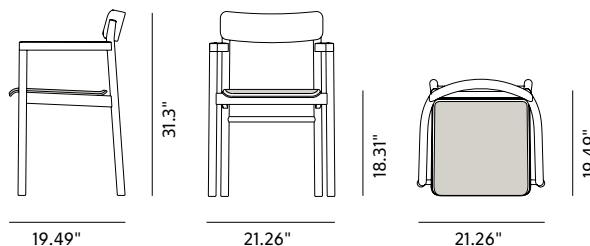

## Post Chair

By Cecilie Manz, 2019

Starting at LIST \$1,390

|                      |   |
|----------------------|---|
| <b>Model</b>         | 3446 - Post Armchair, seat upholstered  |
| <b>About</b>         | With its upright stance and solid wood frame, the Post Chair embodies the principles of simplicity that drive designer Cecilie Manz. Cleverly constructed with a minimal use of space for the arms yet a comfortably wide seat, the Post Chair looks clean and crisp. A welcome addition to any restaurant, hotel, private home or corporate setting, it features a plywood seat and back to add subtlety, available in an upholstered seat version in leather or fabric. |
| <b>Product group</b> | Chairs & stools   |
| <b>Measurements</b>  | 21.26" W x 19.49" D x 31.3" H<br>Seat: 18.31" H   |
| <b>Weight</b>        | 6 kg  |
| <b>Materials</b>     | Frame of solid wood. Back and seat of moulded plywood - plywood core in the same wood as top veneer. Non-removable seat pad upholstered with CMHR or HR foam and covered in fabric or leather.  |
| <b>Guarantee</b>     | Fredericia Furniture A/S offers a five-year guarantee against manufacturing defects in standard products (materials and construction). Wear and damage to covers, surface treatment, inappropriate use and the like are not covered by the warranty.  |
| <b>Download</b>      | Download images, architect files at our partner portal on <a href="http://www.fredericia.com">www.fredericia.com</a>  |

### Drawing