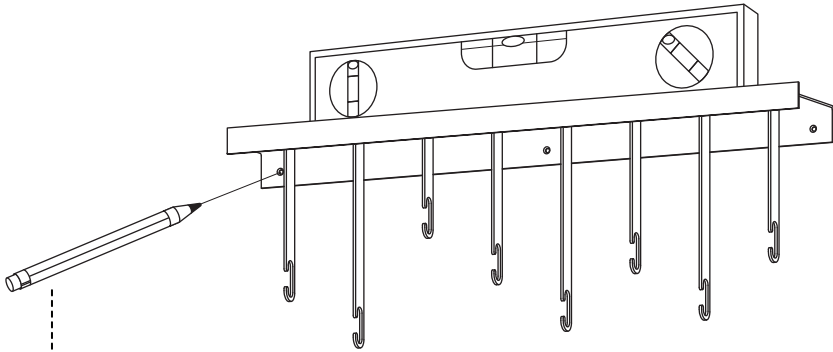

# Design House *Stockholm*

Assembly Instructions  
Atelier Wall Hanger (2620-1000)

Components (tools):

Components:

Necessary tools (not included in package):

Step 1.

Step 2.