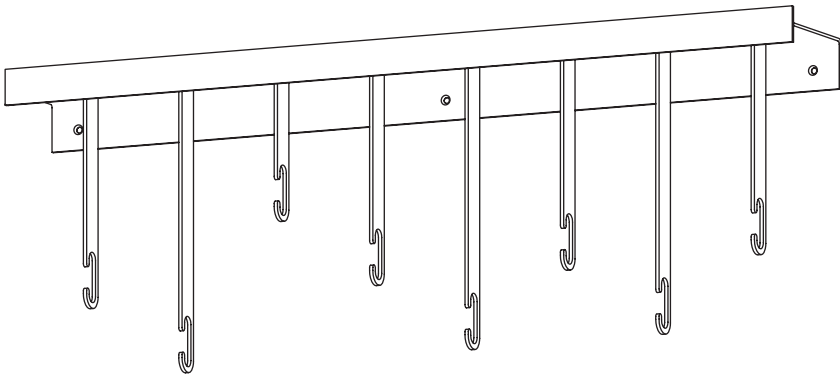

# Design House *Stockholm*

Assembly Instructions  
Atelier Wall Hanger (2620-1000)

Components (tools):

Components:

Necessary tools (not included in package):

Step 1.

Step 2.