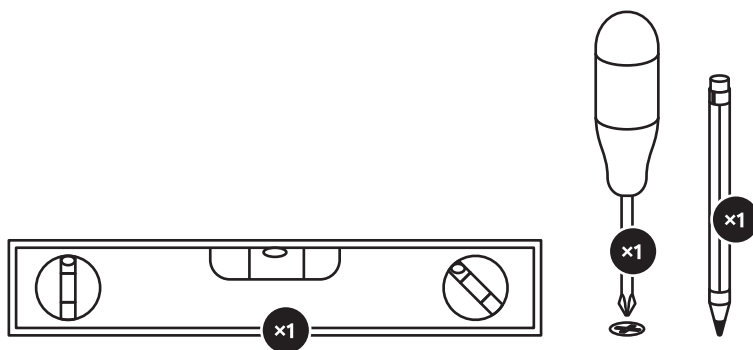

# Design House *Stockholm*

Assembly Instructions  
Atelier Wall Hanger (2620-1000)

Components (tools):

Components:

Necessary tools (not included in package):

Step 1.

Step 2.