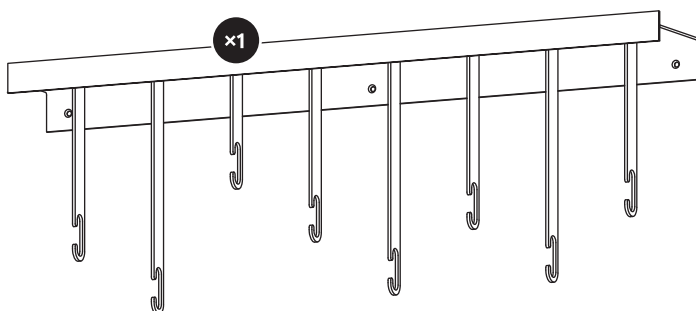

# Design House *Stockholm*

Assembly Instructions  
Atelier Wall Hanger (2620-1000)

Components (tools):

Components:

Necessary tools (not included in package):

Step 1.

Step 2.