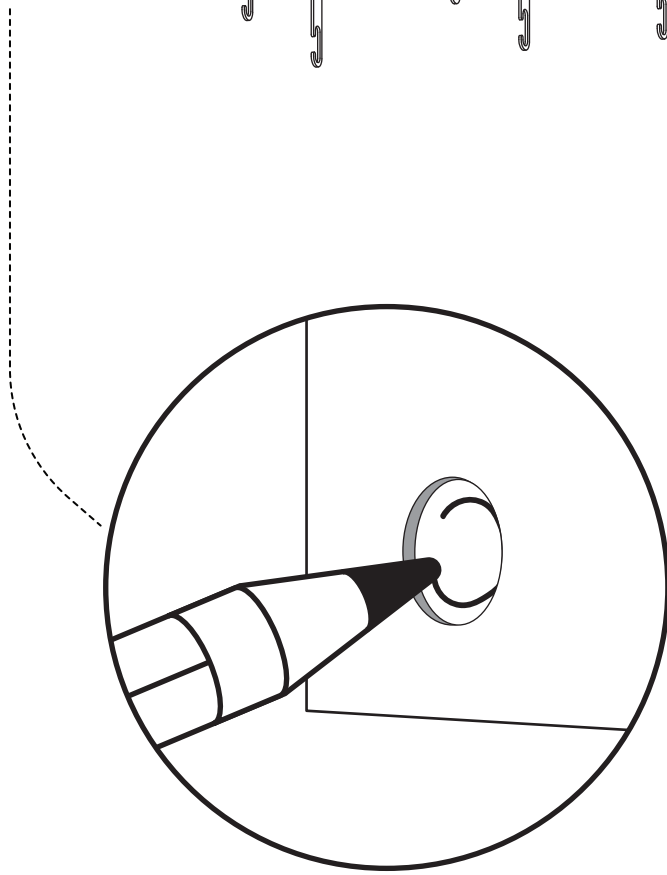

# Design House *Stockholm*

Assembly Instructions  
Atelier Wall Hanger (2620-1000)

Components (tools):

Components:

Necessary tools (not included in package):

Step 1.

Step 2.