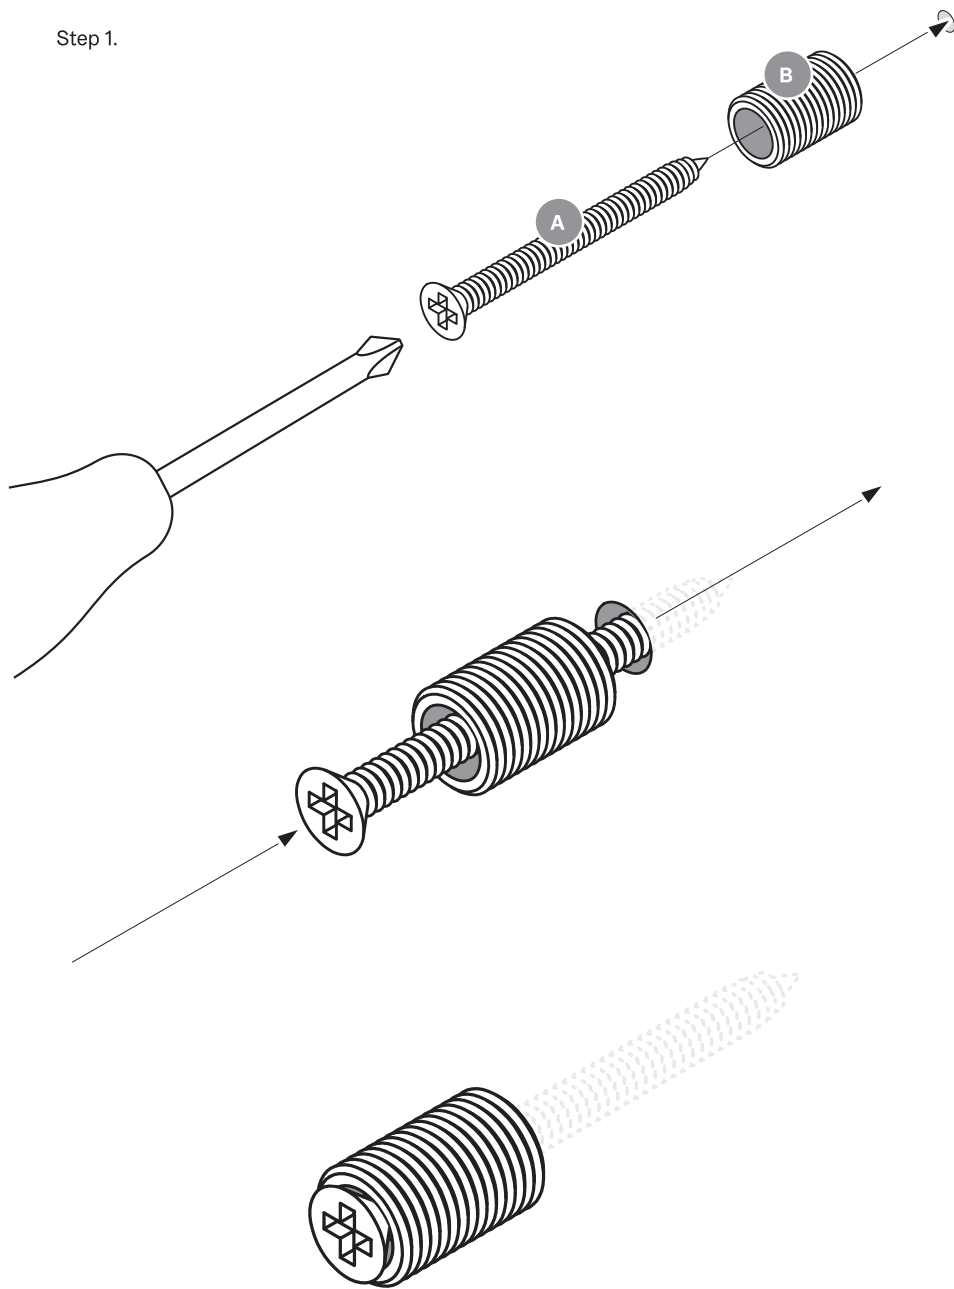

**Design House**  
*Stockholm*

Assembly Instructions  
Lasso Mirror Tall (2656-0008)

Components:

Components (tools):

Step 1.

Step 2.

Step 3.

designhousestockholm.com  
@designhousestockholm