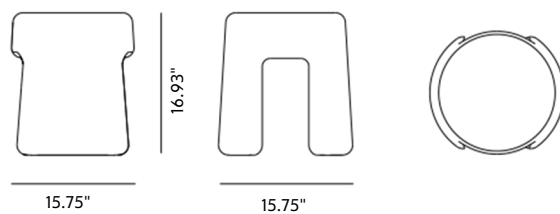

Upholstery according to current price list.

Fredericia