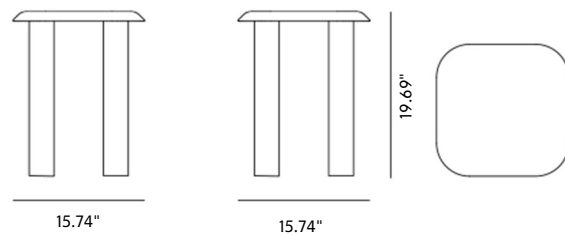

Fredericia