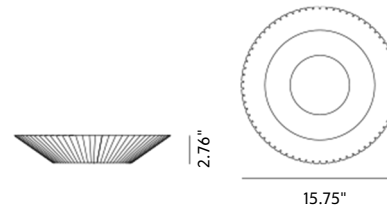

Fredericia