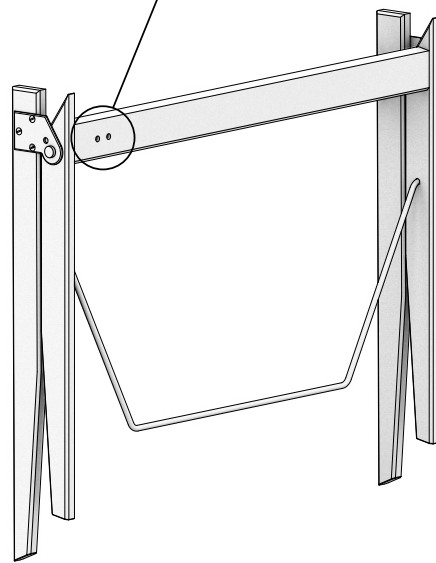

# we do wood

Assembly instructions

## Field Desk

2x Plugs

1x Frame

1x Cabinet

### Assembly Video

Scan the QR code or visit [Wedowood.dk/product/field-desk](https://Wedowood.dk/product/field-desk) to view detailed assembly video by designer Sebastian Peter Jørgensen.