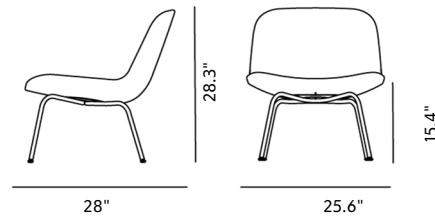

Product Sheet

Eyes Lounge 4 Leg

By Foersom & Hiort-Lorenzen,

Starting at LIST \$1,650

Model	4850 - 4-Leg tube base
About	With its gentle curves and slight angle back, it's an open invitation to sit back and stay a while. The simple shape lends itself to the opportunity to customise. Including variants with wooden legs, a swivel base or a 4-leg tube.
Product group	Lounge chairs
Measurements	25.6" W x 28" D x 28.3" H Seat: 15.4" H
Weight	17 kg
Materials	Fully upholstered shell in cold cured foam reinforced with a steel frame, covered in fabric or leather. Base of steel tube mounted with plastic glides. Felt glides available.
Test	EN 16139:2013 (L1)
Guarantee	Fredericia Furniture A/S offers a five-year guarantee against manufacturing defects in standard products (materials and construction). Wear and damage to covers, surface treatment, inappropriate use and the like are not covered by the warranty.
Download	Download images, architect files at our partner portal on www.fredericia.com

Drawing

Colours

FRAME FINISH

Black

Brushed stainless steel

Upholstery according to current price list.

Fredericia