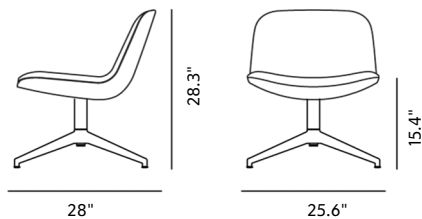

Colours

FRAME FINISH

Black

Polished aluminium

Upholstery according to current price list.