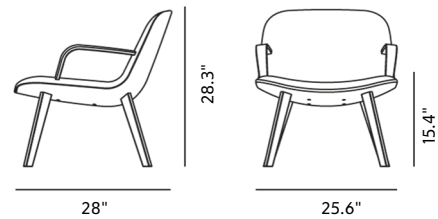

Colours

WOODS

Upholstery according to current price list.

Fredericia