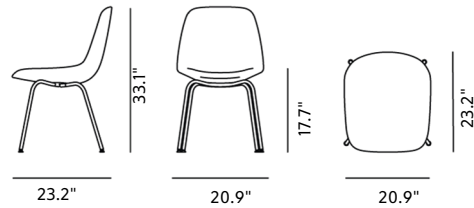

## Eyes 4 Leg Chair

By Foersom & Hiort-Lorenzen, 2021

Starting at LIST \$1,340

<b>Model</b>	4810 - Tube base
<b>About</b>	Eyes is an endearing design that can enliven any interior. The soft organic shape is like a welcoming gesture, inviting you to sit down and stay awhile. Eyes is a versatile series of chairs that you can truly personalise.
<b>Product group</b>	Chairs & stools
<b>Measurements</b>	20.9" W x 23.2" D x 33.1" H Seat: 17.7" H
<b>Weight</b>	10 kg
<b>Materials</b>	Chair with shell in moulded cold cured foam reinforced with steel, fully upholstered in fabric or leather. Base of steel tube mounted with plastic glides. Felt glides available.
<b>Test</b>	EN 16139:2013 (L2)
<b>Guarantee</b>	Fredericia Furniture A/S offers a five-year guarantee against manufacturing defects in standard products (materials and construction). Wear and damage to covers, surface treatment, inappropriate use and the like are not covered by the warranty.
<b>Download</b>	Download images, architect files at our partner portal on <a href="http://www.fredericia.com">www.fredericia.com</a>

### Drawing